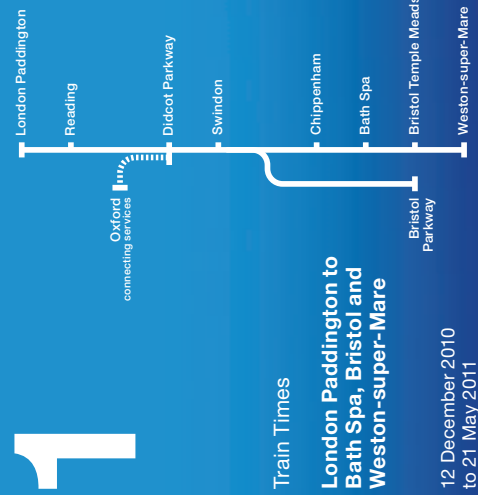

Passenger Focus www.passengerfocus.org.uk For help and advice on issues that affect your journey call 0300 123 2350

National Rail Enquiries www.nationalrail.co.uk 08457 48 49 50 For train times and fares Daily, 24 hours, calls may be recorded

Train Times London Paddington to Bath Spa, Bristol and Weston-super-Mare

12 December 2010 to 21 May 2011

MONDAYS TO FRIDAYS

WESTON-SUPER-MARE, BRISTOL AND BATH SPA TO LONDON PADDINGTON

Table 1: Train times from Weston-super-Mare to London Paddington. Columns include Operator, Notes, Facilities, and arrival times at various stations including Bristol Parkway, Bath Spa, Chippenham, Swindon, Didcot Parkway, Oxford, Reading, Slough, and London Paddington.

Table 2: Train times from Bristol Temple Meads to London Paddington. Columns include Operator, Notes, Facilities, and arrival times at various stations including Bristol Parkway, Bath Spa, Chippenham, Swindon, Didcot Parkway, Oxford, Reading, Slough, and London Paddington.

Table 3: Train times from Bristol Parkway to London Paddington. Columns include Operator, Notes, Facilities, and arrival times at various stations including Bath Spa, Chippenham, Swindon, Didcot Parkway, Oxford, Reading, Slough, and London Paddington.