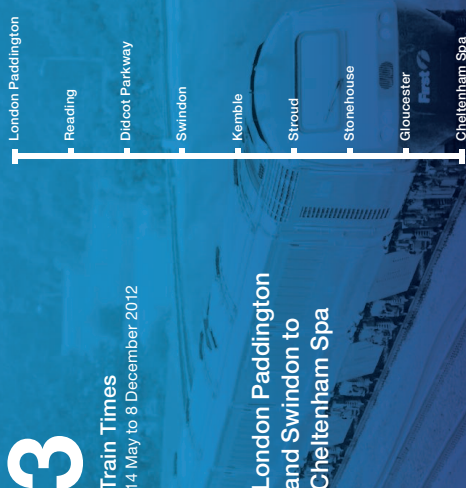

First Great Western Customer Panel
Each First Great Western route is represented by a customer panel member who provides feedback to help us improve the service we provide. For more details or to contact your local panel member, please e-mail customerpanel@firstgroup.com or visit the customer panel section of our website.

National Passenger Survey success
First Great Western has once again improved our overall performance in this survey for the fourth consecutive year. Please visit www.passengerfocus.org.uk for full details.

Passenger Focus
www.passengerfocus.org.uk
For help and advice on issues that affect your journey call 0300 123 2350

For more information
First Great Western Customer Services
For tickets, information, real-time updates and offers visit www.firstgreatwestern.co.uk or call us on 08457 000 125
We are open 0700 – 2200 daily.

Train Times
14 May to 8 December 2012

**London Paddington
and Swindon to
Cheltenham Spa**

SCAN FOR DIGITAL COPY

CHELTHENHAM SPA TO SWINDON AND LONDON PADDINGTON

MONDAYS TO FRIDAYS

Operator	GW	GW	GW	GW	GW	GW	GW	GW	GW	GW	GW	GW	GW	GW	GW	GW	GW
Notes	H	H	H	H	H	H	H	H	H	CS	H	H	H	H	H	H	H
Facilities	I	I	I	I	I	I	I	I	I	I	I	I	I	I	I	I	I
Worcester Shrub Hill	7 d	-	0521	-	0709	-	-	-	-	-	-	-	-	-	-	-	-
Cheltenham Spa	d	-	0554	0631	0730	0831	0940	1031	1140	1231	1340	1431	1540	1631	1740	1834	2001 2100 2201
Gloucester	7 d	0518	0609	0646	0745	0846	0954	1046	1154	1246	1354	1446	1554	1646	1754	1851	2013 2121 2214
Stonehouse	7 d	0531	0623	0659	0759	0859	1006	1059	1206	1259	1406	1459	1606	1659	1806	1904	2025 2133 2226
Stroud	7 d	0536	0629	0705	0805	0905	1011	1105	1211	1305	1411	1505	1611	1705	1811	1909	2030 2139 2231
Kemble	7 d	0551	0643	0719	0819	0919	1027	1119	1227	1319	1427	1519	1627	1719	1825	1923	2044 2154 2246
Swindon	a	0606	0658	0735	0833	0933	1044	1133	1244	1333	1444	1533	1644	1733	1841	1938	2103 2209 2305
Didcot Parkway	a	0629	0719	0753	0852	0952	1117	1152	1316	1352	1515	1552	1716	1752	1928	1958	2128 2250 2333
Reading	7 a	0643	0734	0812	0907	1006	1130	1206	1331	1406	1531	1606	1731	1806	1925	2014	2143 2302 2353
London Paddington	7 a	0716	0807	0840	0939	1037	1200	1237	1406	1437	1609	1639	1802	1839	1959	2046	2214 2338 0033

SATURDAYS

Operator	GW	GW	GW	GW	GW	GW	GW	GW	GW	GW	GW	GW	GW	GW	
Notes	H	H	H	H	H	H	H	H	H	H	H	H	H	H	
Facilities	I	I	I	I	I	I	I	I	I	I	I	I	I	I	
Cheltenham Spa	d	0530	0730	0900	1001	1100	1201	1300	1401	1500	1601	1700	1801	1900	2001 2119
Gloucester	7 d	0544	0746	0916	1015	1116	1215	1316	1415	1516	1615	1716	1815	1916	2015 2135
Stonehouse	7 d	0556	0758	0929	1027	1129	1227	1329	1427	1529	1627	1729	1827	1929	2027 2147
Stroud	7 d	0601	0803	0934	1032	1134	1232	1334	1432	1534	1632	1734	1832	1934	2032 2152
Kemble	7 d	0616	0817	0948	1047	1148	1247	1348	1447	1548	1647	1748	1847	1948	2047 2207
Swindon	a	0632	0833	1002	1104	1202	1304	1402	1504	1602	1704	1802	1904	2003	2103 2224
Didcot Parkway	a	0658	0851	1021	1128	1221	1328	1421	1528	1621	1728	1821	1928	2022	2131 2248
Reading	7 a	0714	0907	1036	1144	1237	1344	1438	1544	1638	1744	1838	1944	2038	2151k 2304
London Paddington	7 a	0744	0937	1108	1214	1307	1414	1509	1614	1707	1814	1908	2014	2107	2222m 2336