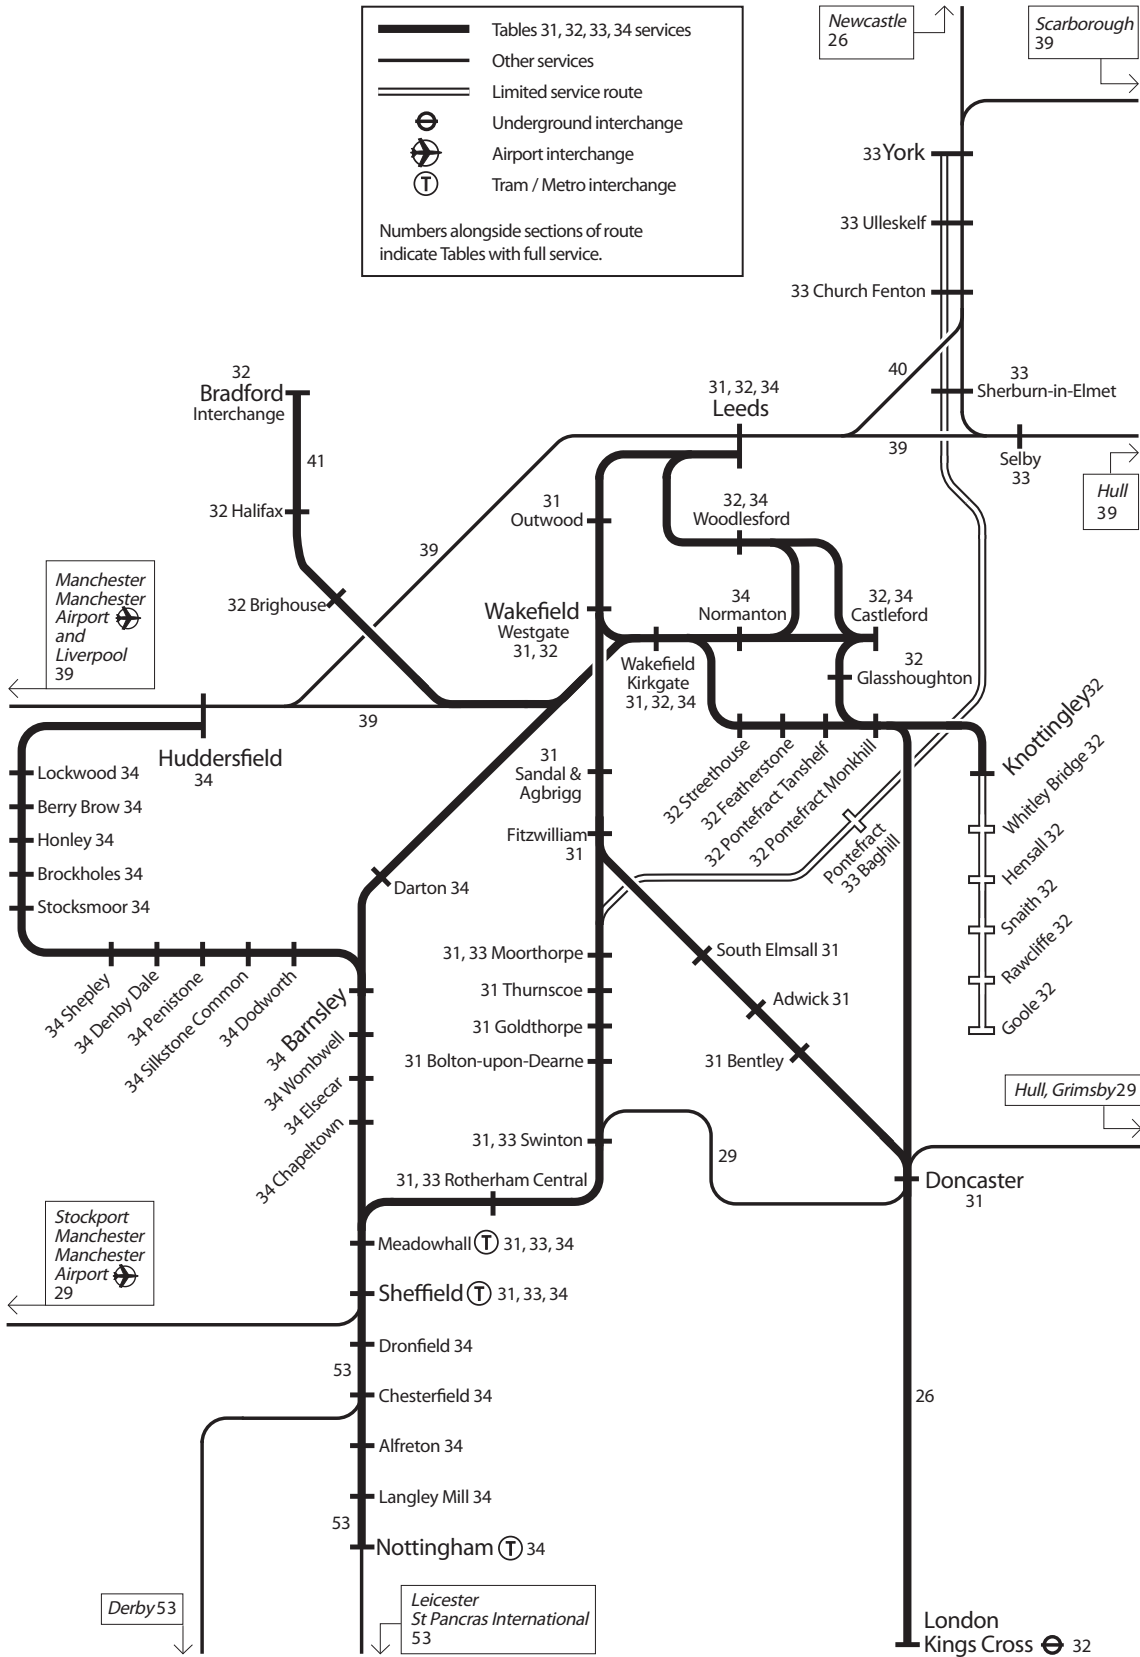

Network Diagram for Tables 31, 32, 33, 34

TOCs operating on this network - Northern (NT), East Coast (GR), Cross Country (XC), Grand Central (GC), East Midlands Trains (EM), First TransPennine Express (TP)

©2012 Network Rail
Dec 2012 edition
All rights reserved