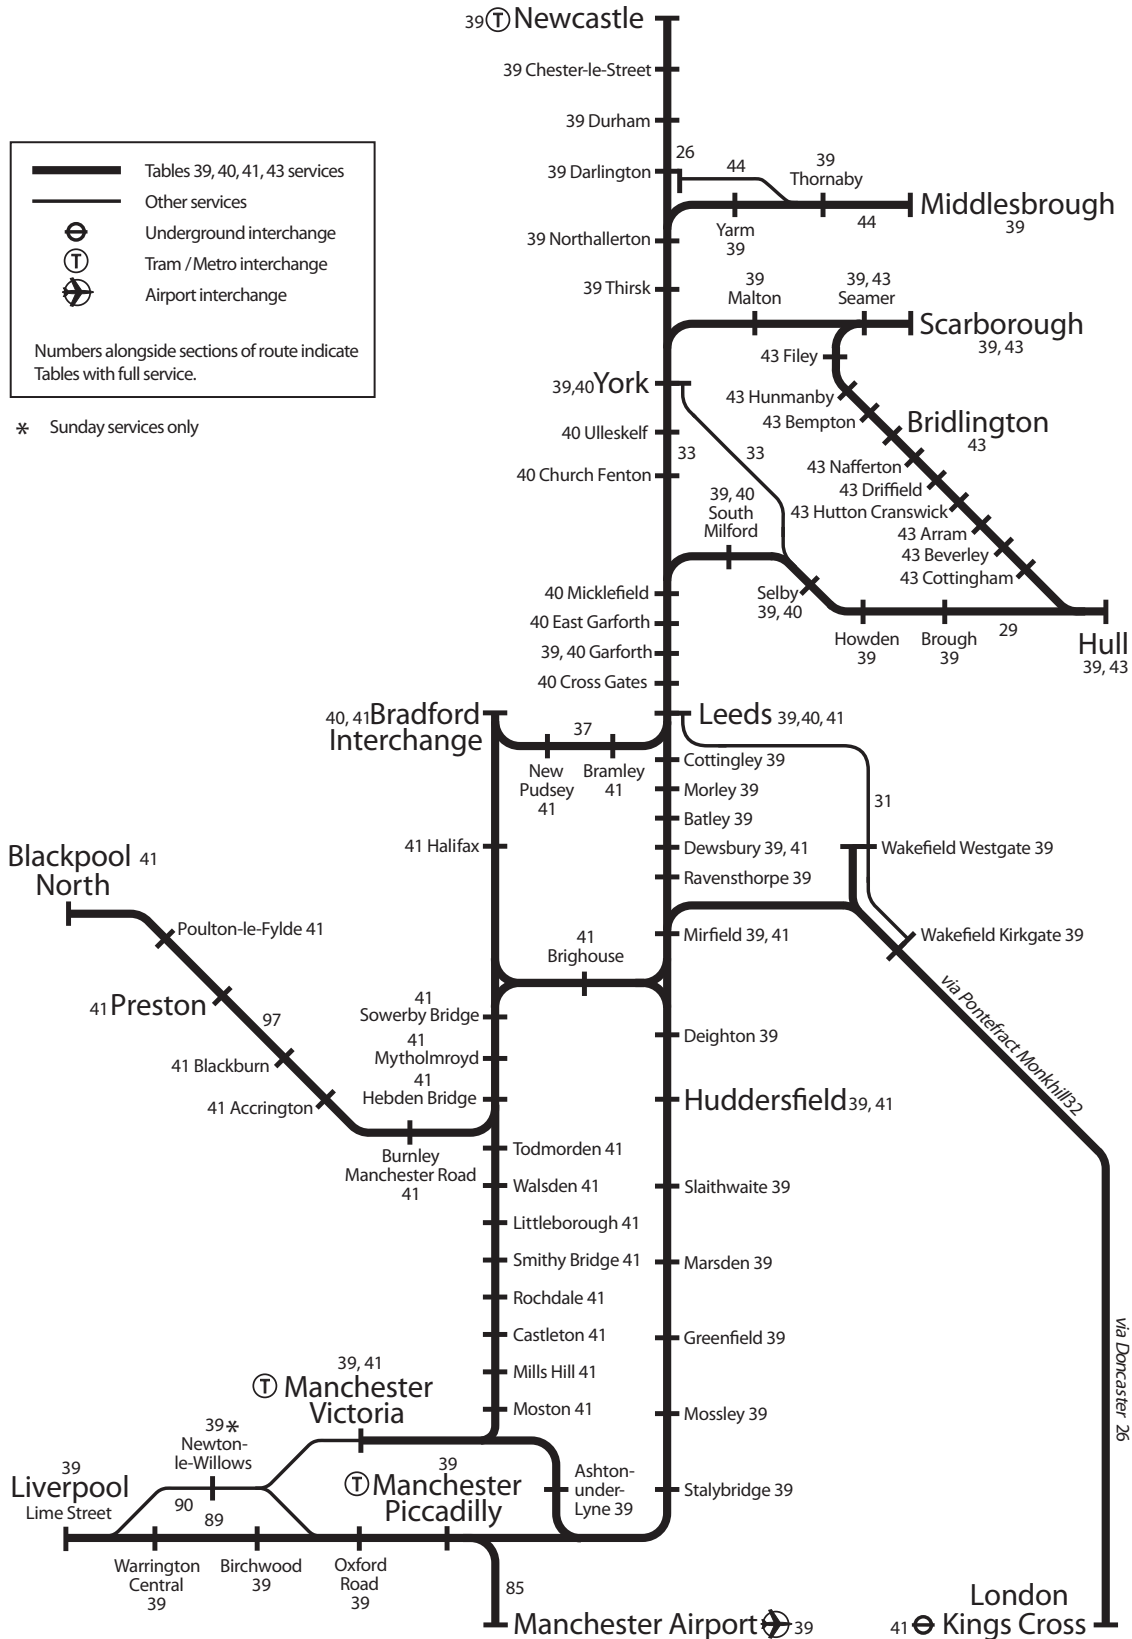

Network Diagram for Tables 39, 40, 41, 43

* Sunday services only

TOCs operating on this network - C2C (CC), Greater Anglia (LE)

©2012 Network Rail
Dec 2012 edition
All rights reserved