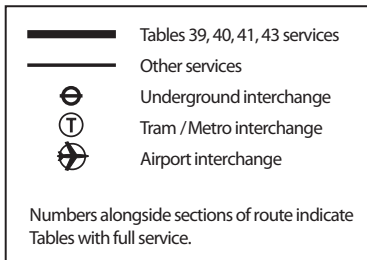

Network Diagram for Tables 39, 40, 41, 43

* Sunday services only

TOCs operating on this network - C2C (CC), Greater Anglia (LE)

©2012 Network Rail
Dec 2012 edition
All rights reserved