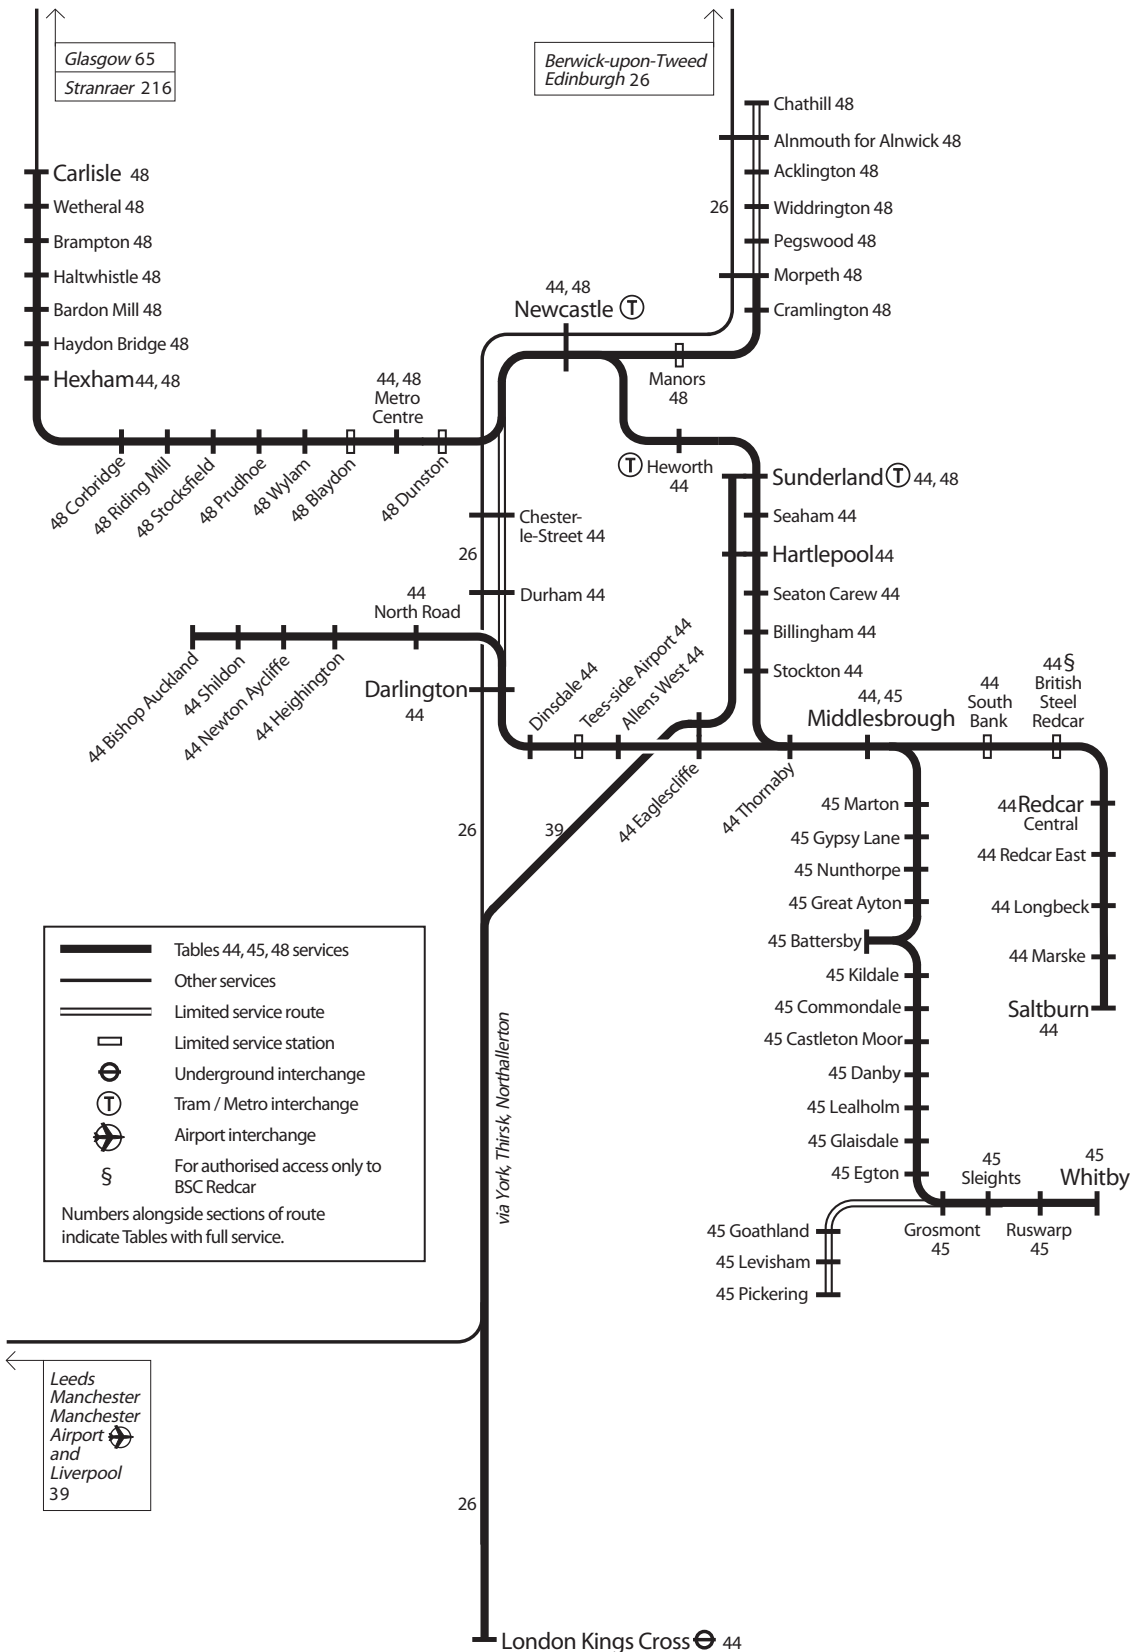

# Network Diagram for Tables 44, 45, 48

TOCs operating on this network - Northern (NT), Grand Central (GC), First TransPennine Express (TP), North Yorkshire Moors Railway (NY), East Coast (GR), Cross Country (XC)

©2012 Network Rail  
Dec 2012 edition  
All rights reserved