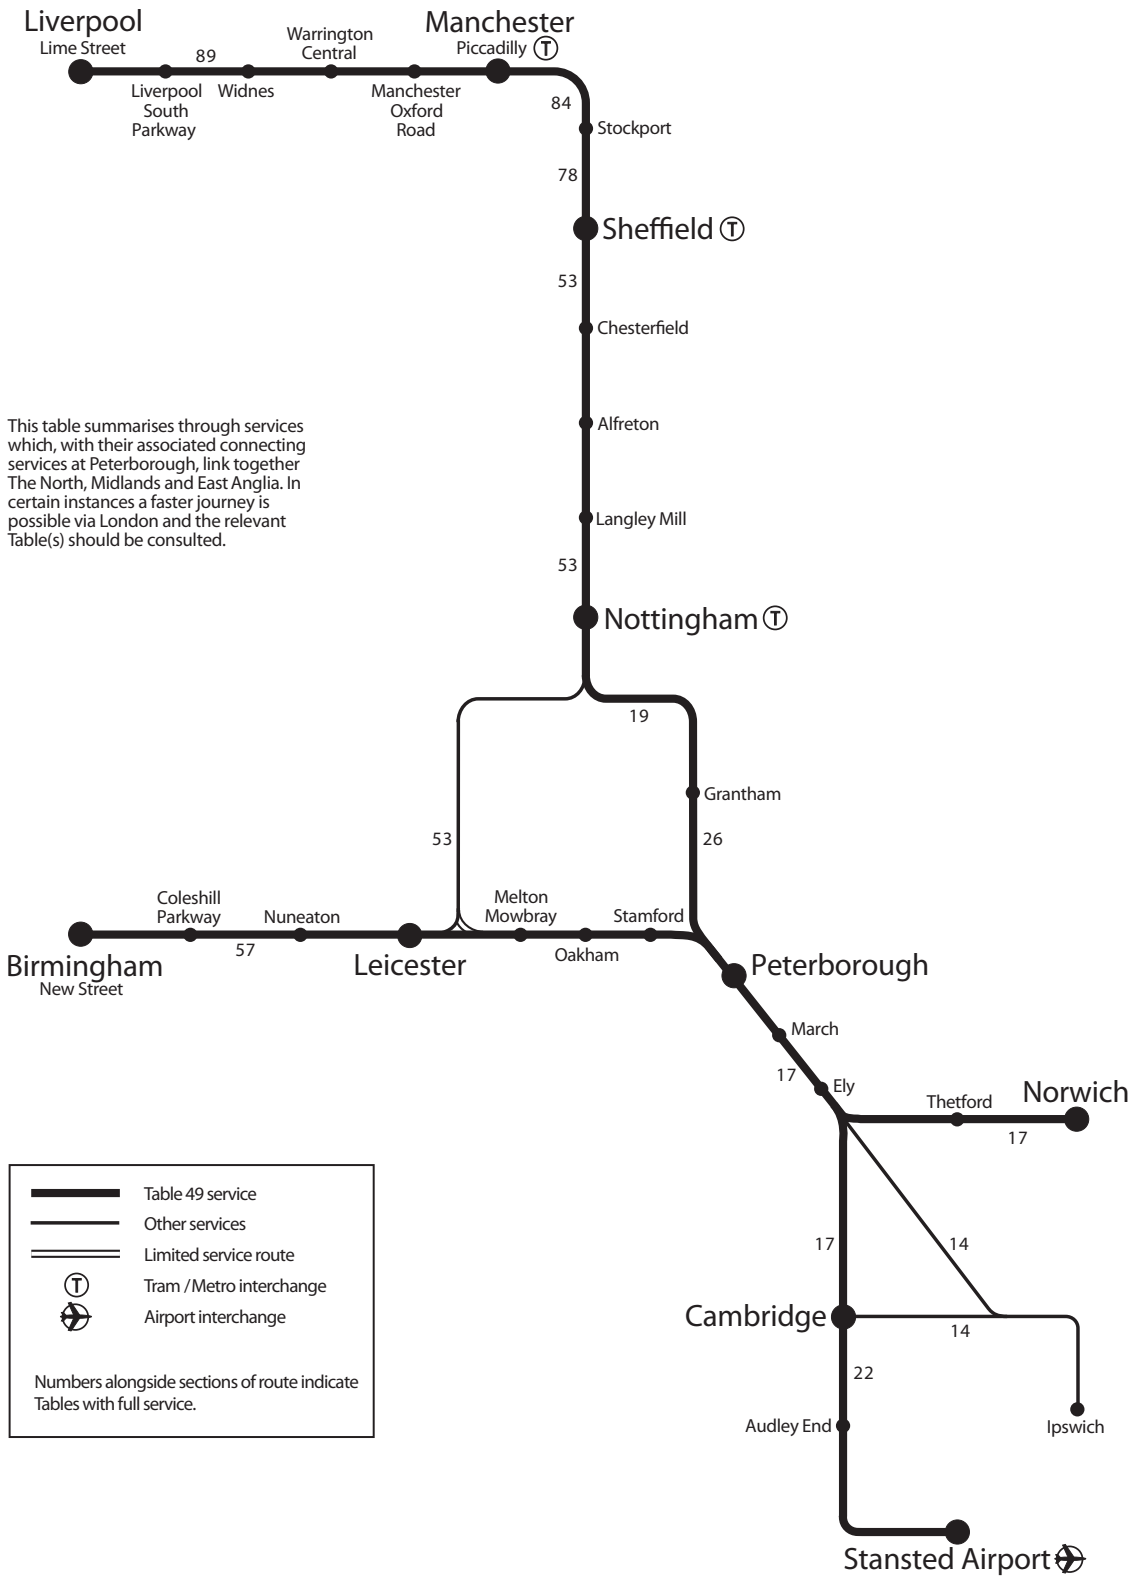

Route Diagram for Table 49

TOCs operating on this network - East Midlands (EM), Cross Country (XC)

©2012 Network Rail
Dec 2012 edition
All rights reserved