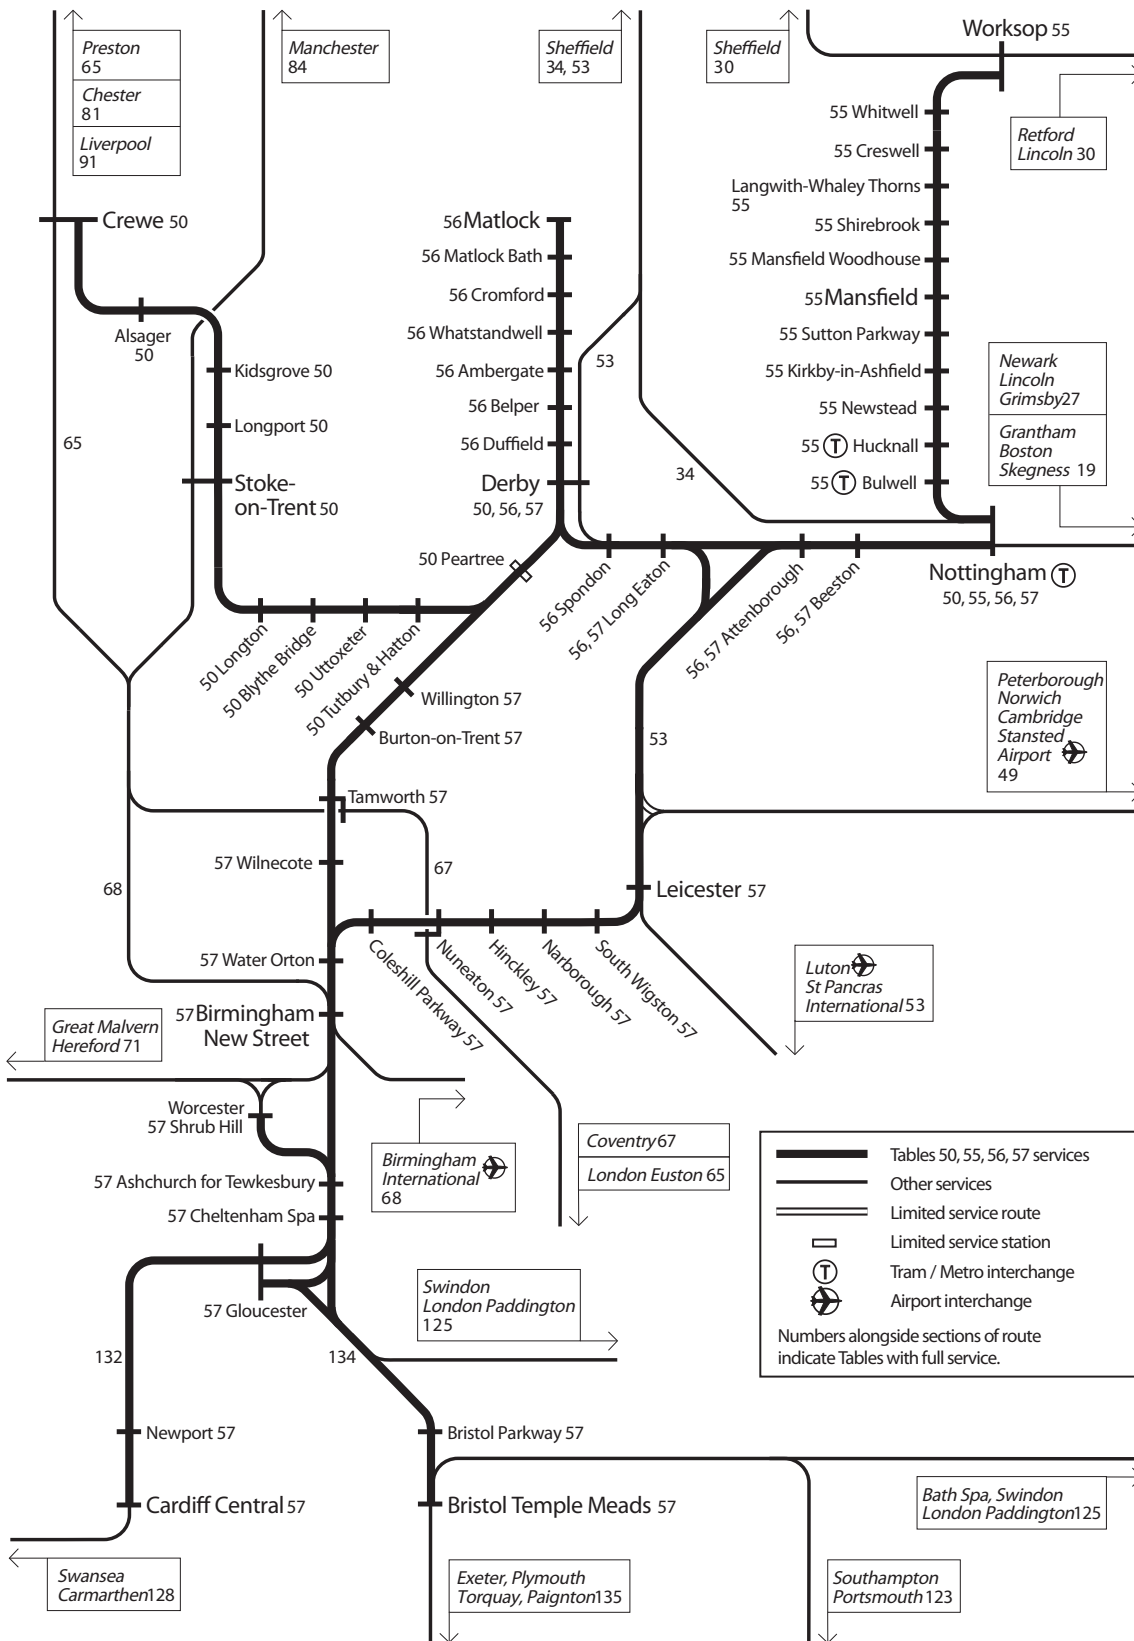

Network Diagram for Tables 50, 55, 56, 57

TOCs operating on this network - East Midlands Trains (EM), Northern (NT), London Midland (LM), Cross Country (XC), Arriva Trains Wales (AW), First Great Western (GW)

©2012 Network Rail
Dec 2012 edition
All rights reserved