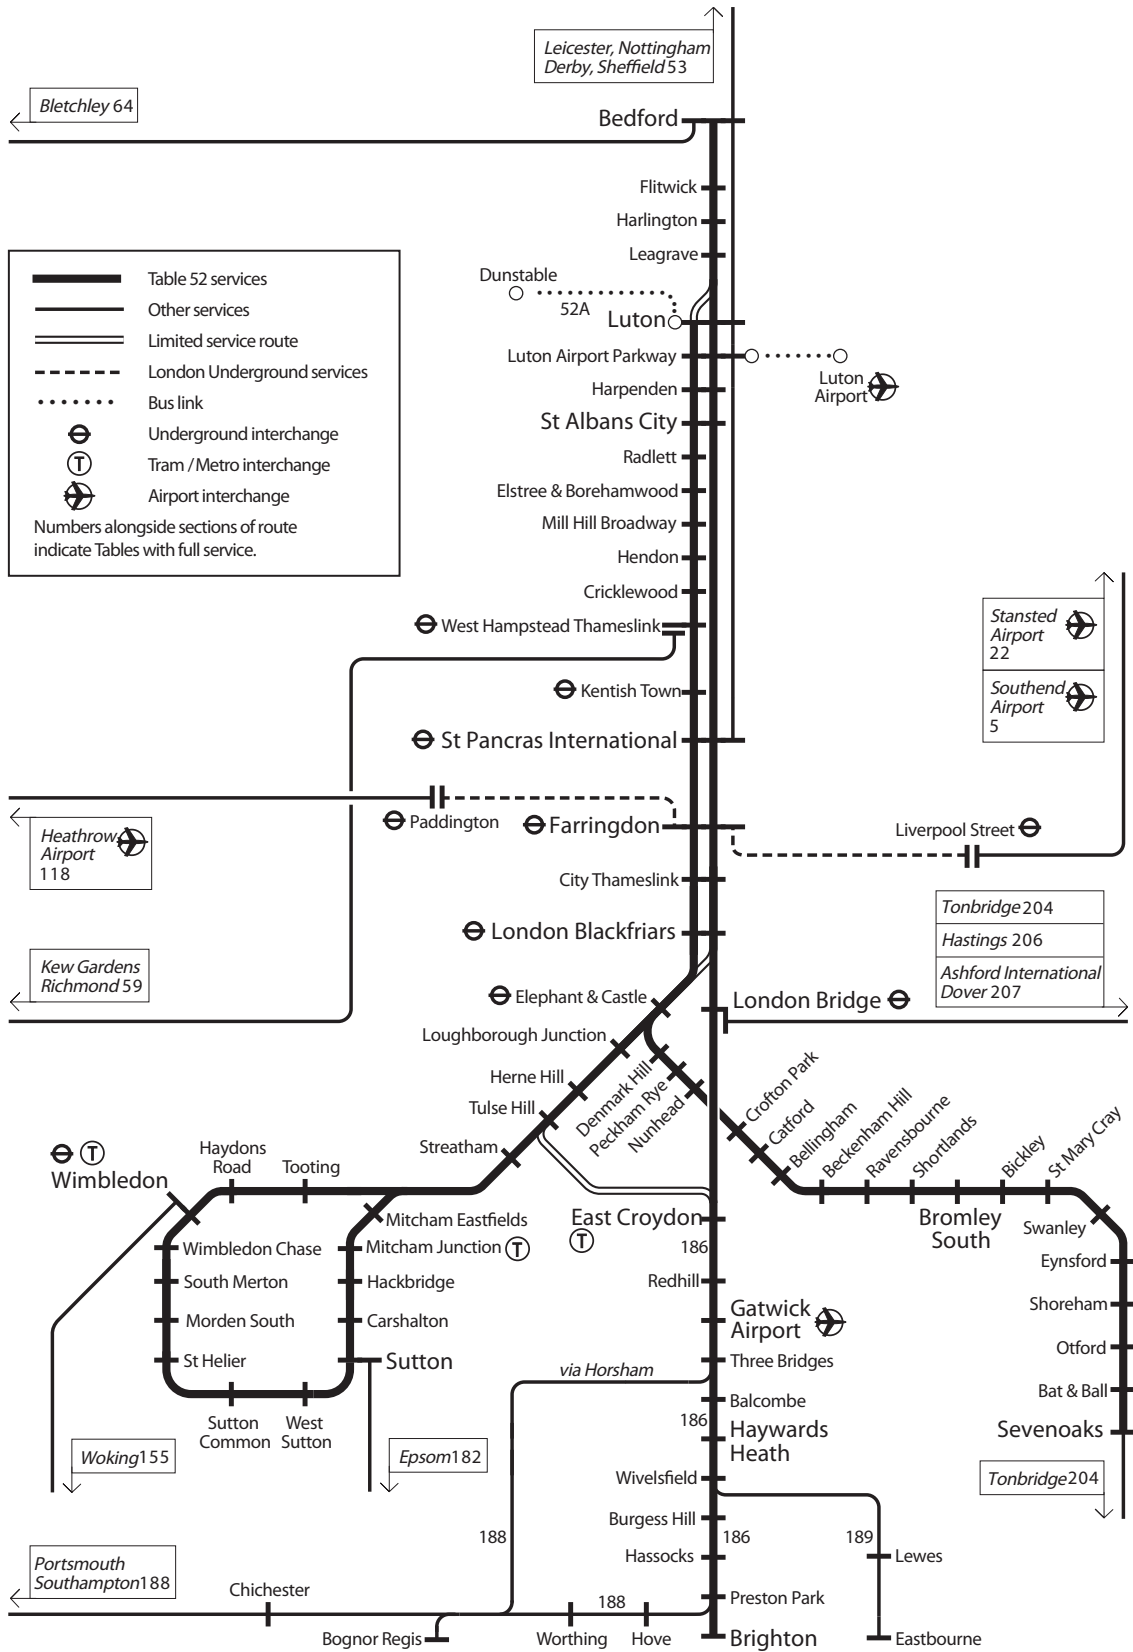

Network Diagram for Table 52

TOCs operating on this network - First Capital Connect (FC), Southeastern (SE), East Midlands Trains (EM)

©2012 Network Rail
Dec 2012 edition
All rights reserved