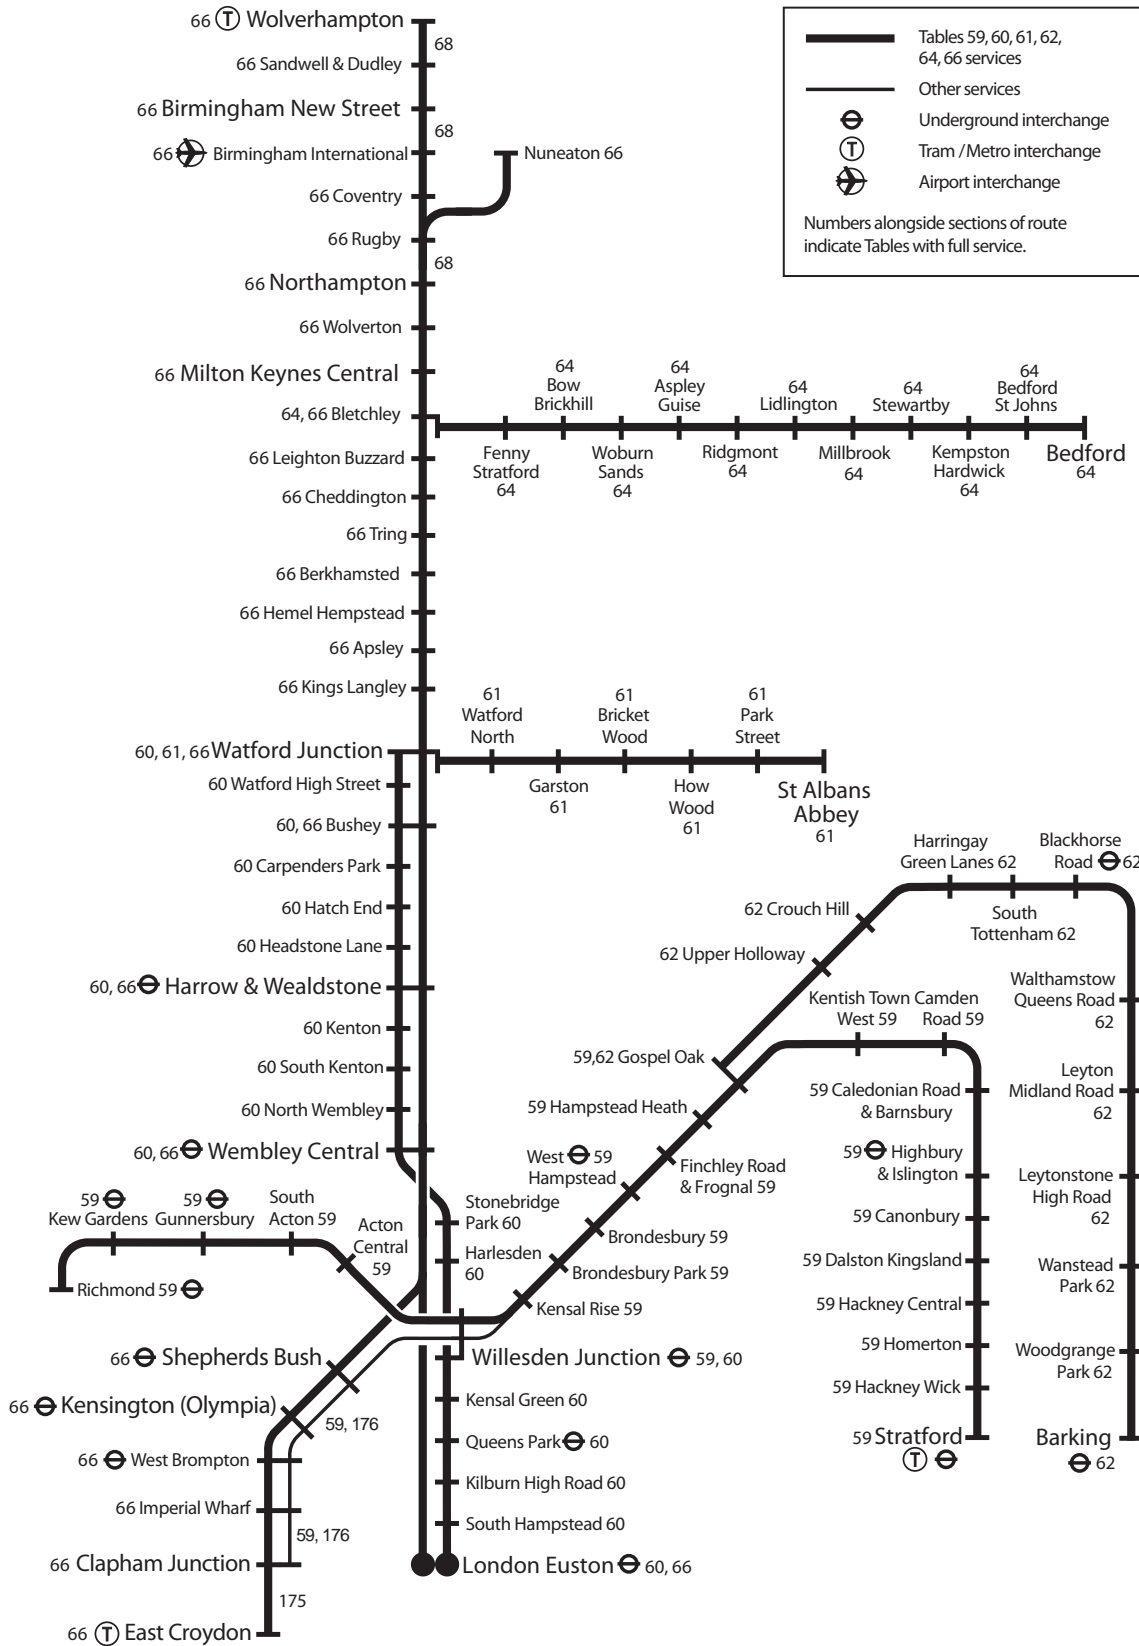

# Network Diagram for Tables 59, 60, 61, 62, 64, 66

TOCs operating on this network - London Overground (LO), London Midland (LM), Southern (SN), Virgin Trains (VT)

©2012 Network Rail  
Dec 2012 edition  
All rights reserved