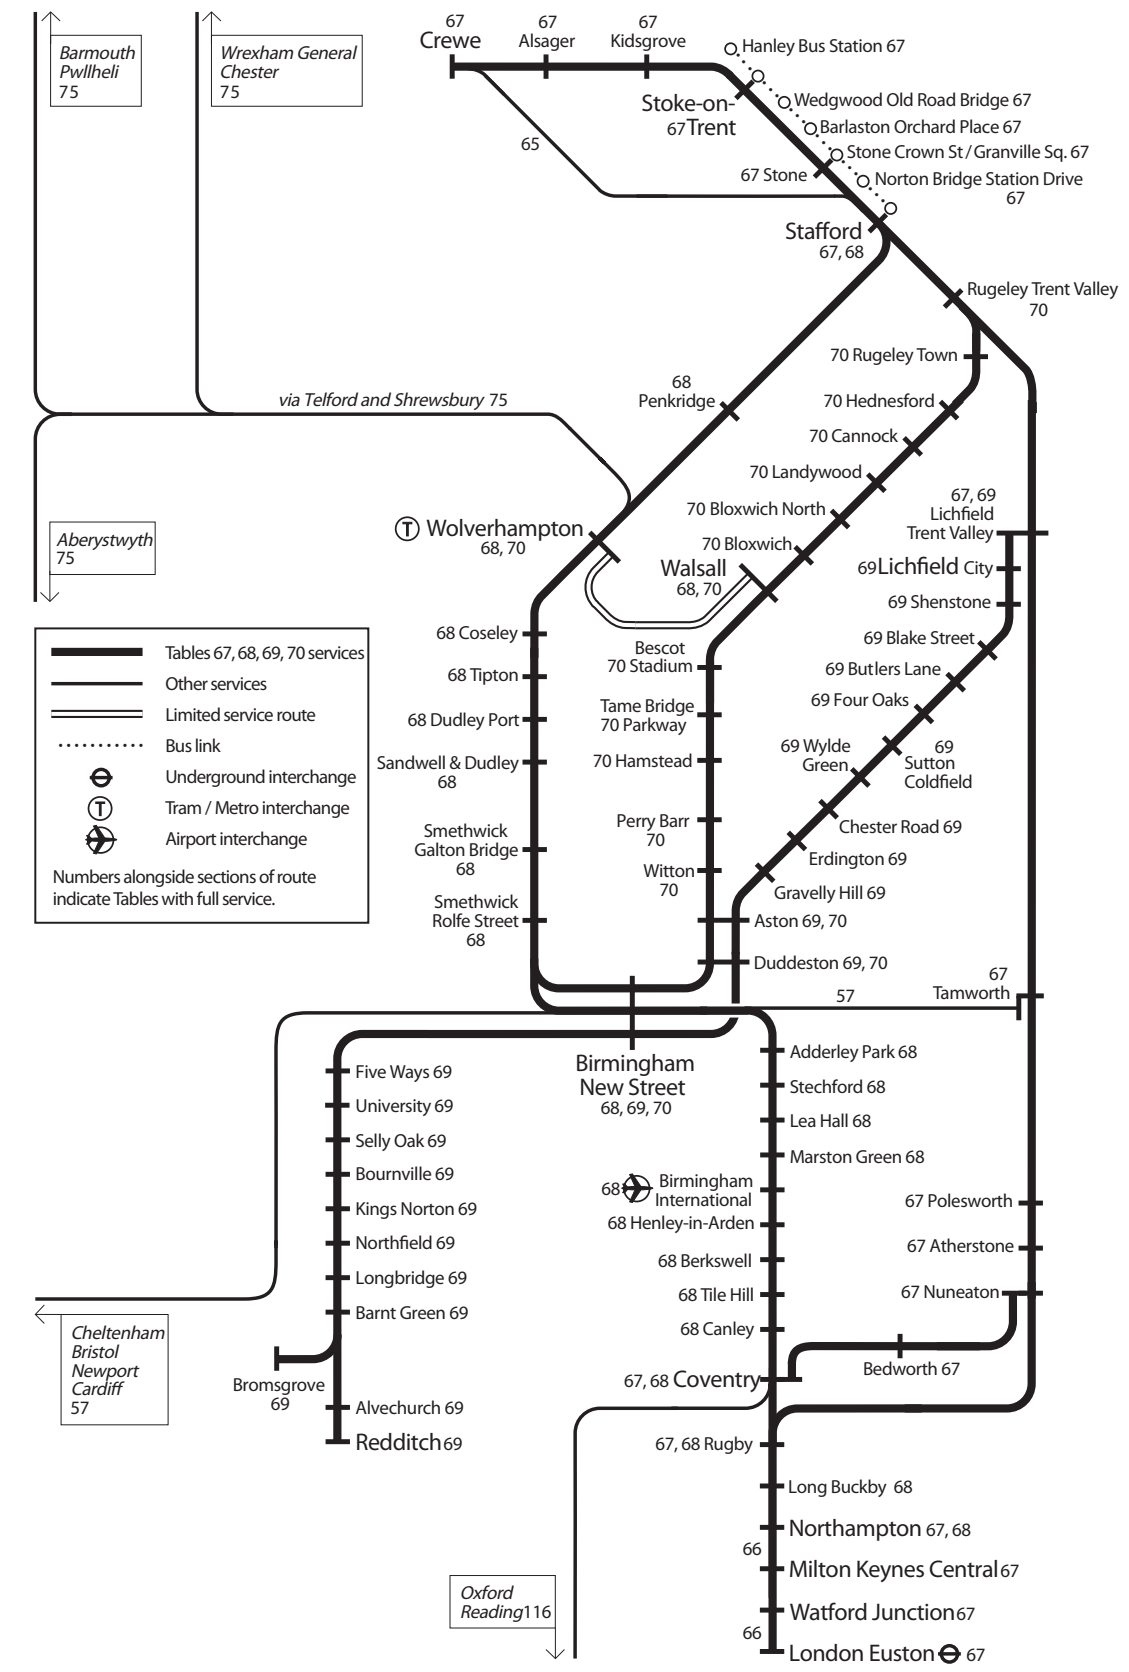

# Network Diagram for Tables 67, 68, 69, 70

**TOCs operating on this network - Virgin Trains (VT), Cross Country (XC), London Midlands (LM), Arriva Trains Wales (AW)**

©2012 Network Rail  
Dec 2012 edition  
All rights reserved