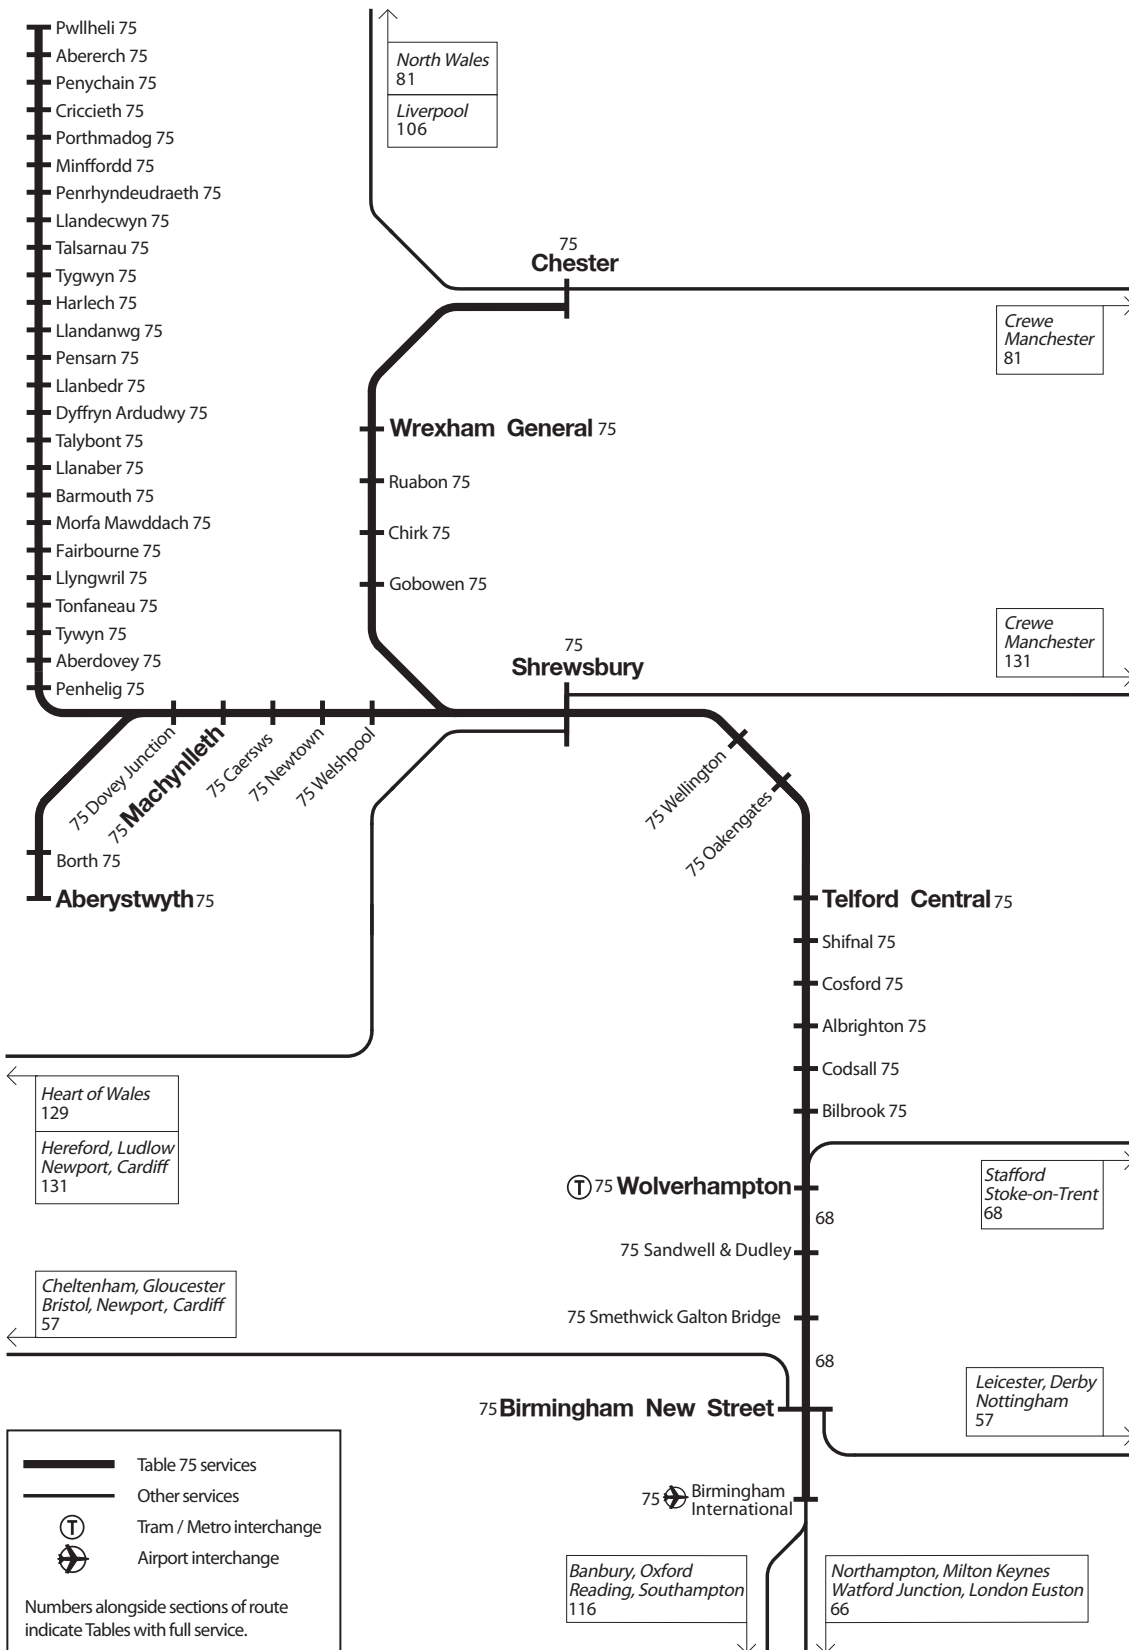

Network Diagram for Tables 75

TOCs operating on this network - Arriva Trains Wales (AW)

©2012 Network Rail
Dec 2012 edition
All rights reserved