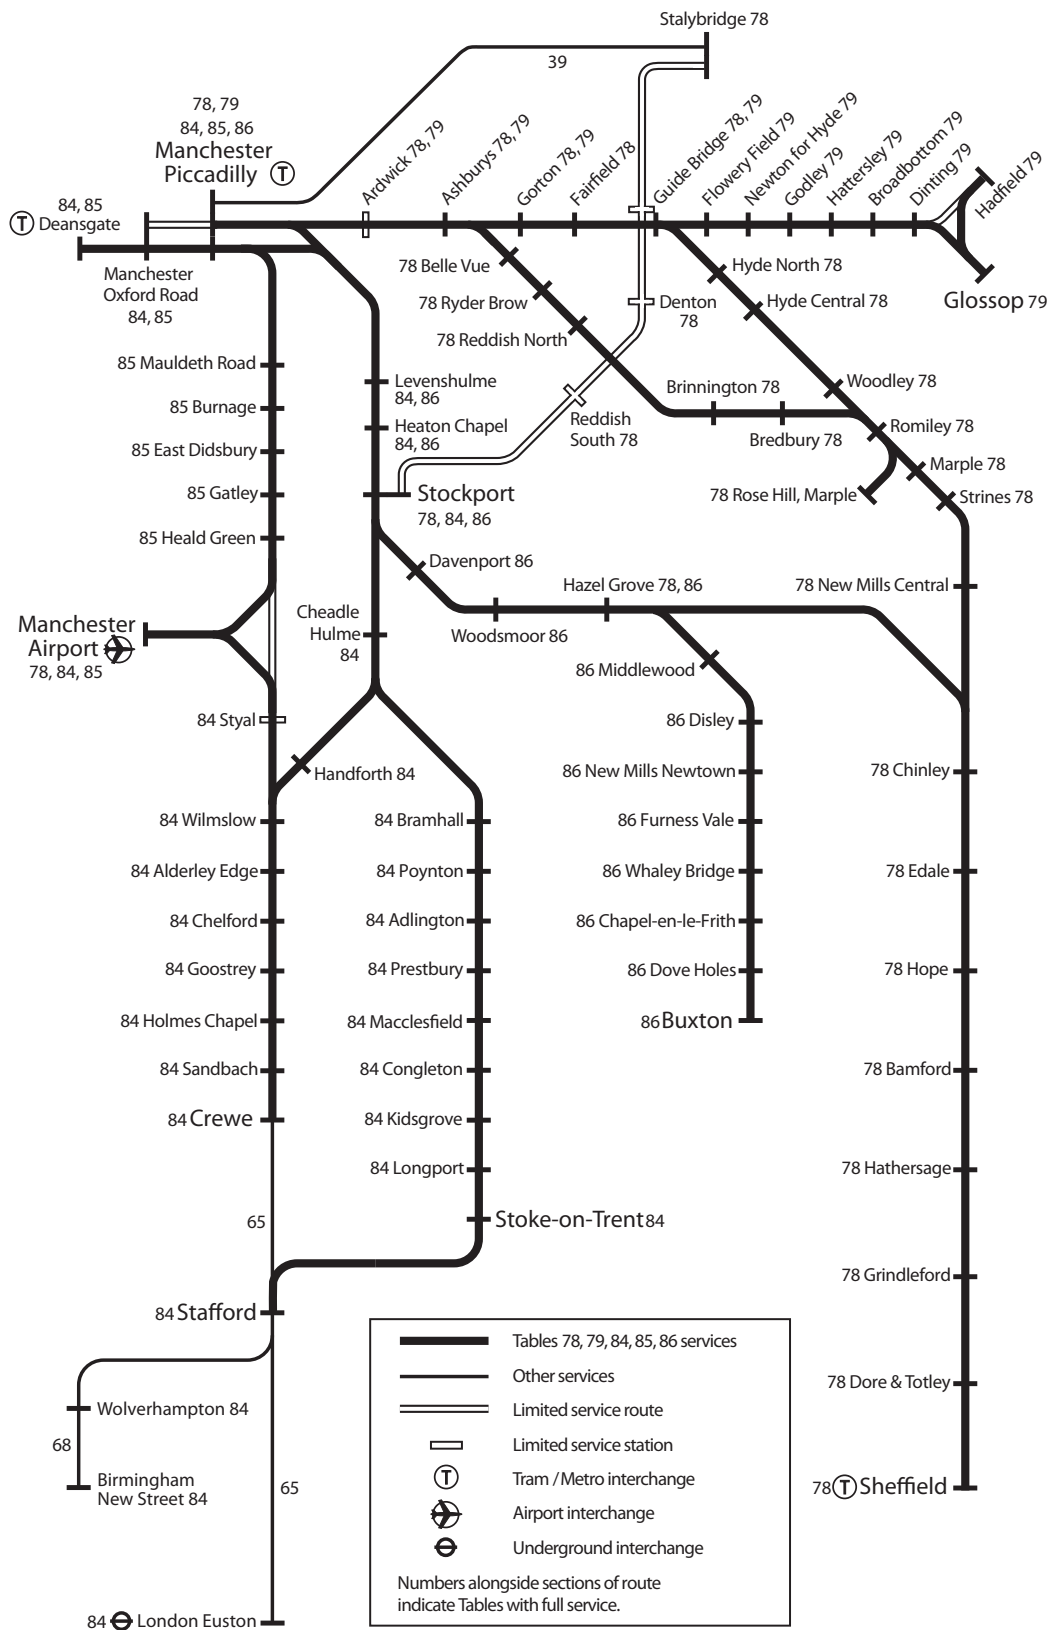

# Network Diagram for Tables 78, 79, 84, 85, 86

**TOCs operating on this network - Northern (NT), First TransPennine Express (TP), Cross Country (XC), East Midlands Trains (EM) Virgin Trains (VT), Arriva Trains Wales (AW)**

©2012 Network Rail  
Dec 2012 edition  
All rights reserved