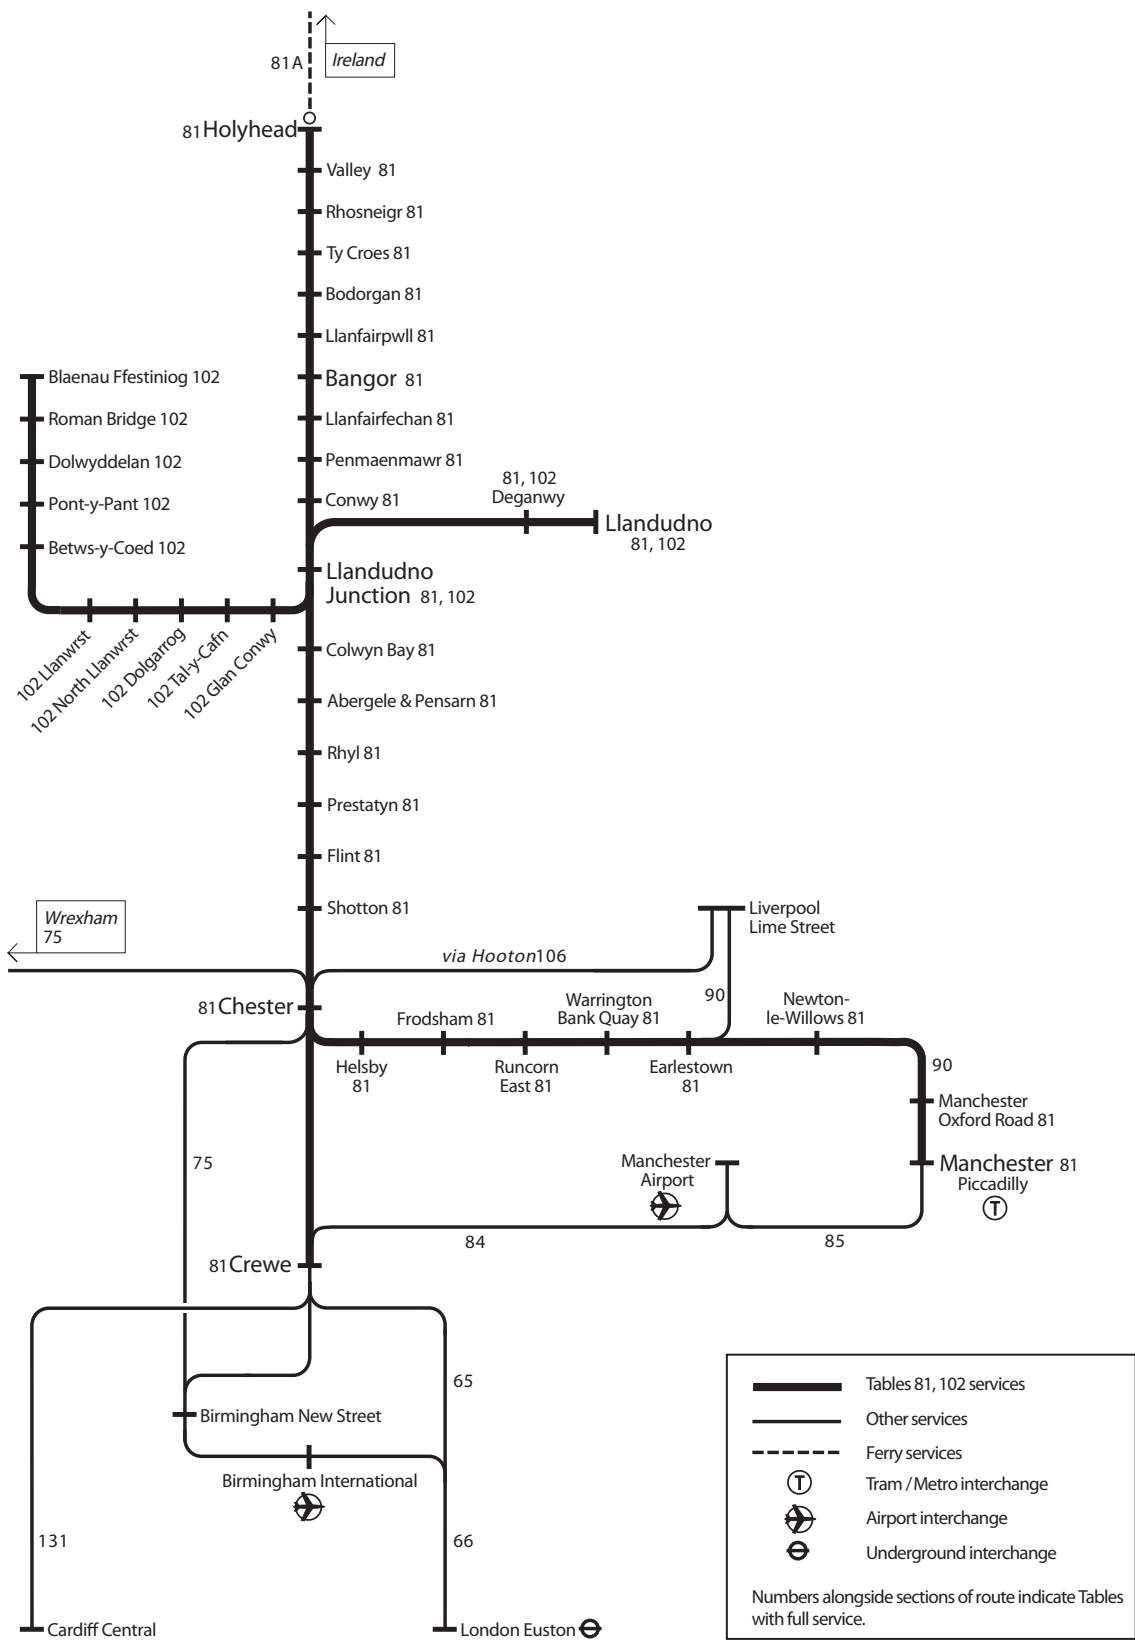

# Network Diagram for Tables 81, 102

**TOCs operating on this network - Northern (NT), Arriva Trains Wales (AW), Virgin Trains (VT)**

©2012 Network Rail  
Dec 2012 edition  
All rights reserved