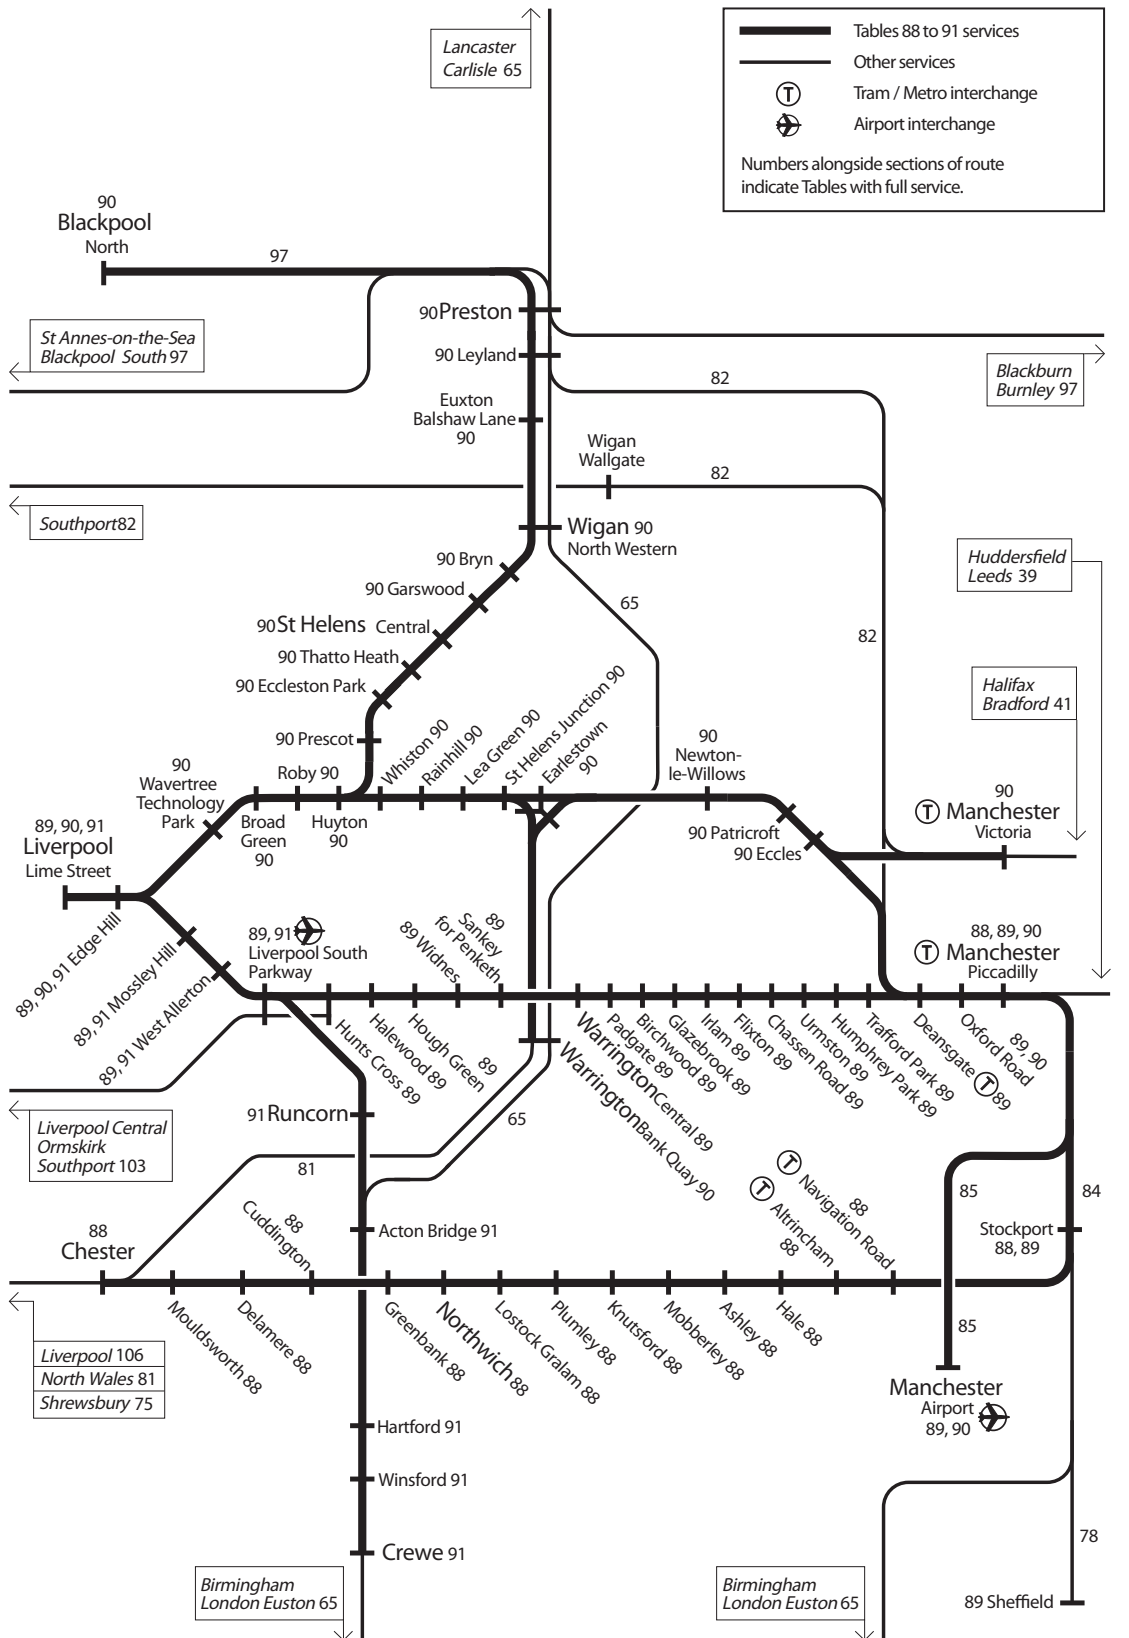

Network Diagram for Tables 88, 89, 90, 91

TOCs operating on this network - East Coast (GR),
First TransPennine Express (TP), Northern (NT),
Cross Country (XC), East Midlands Trains (EM)