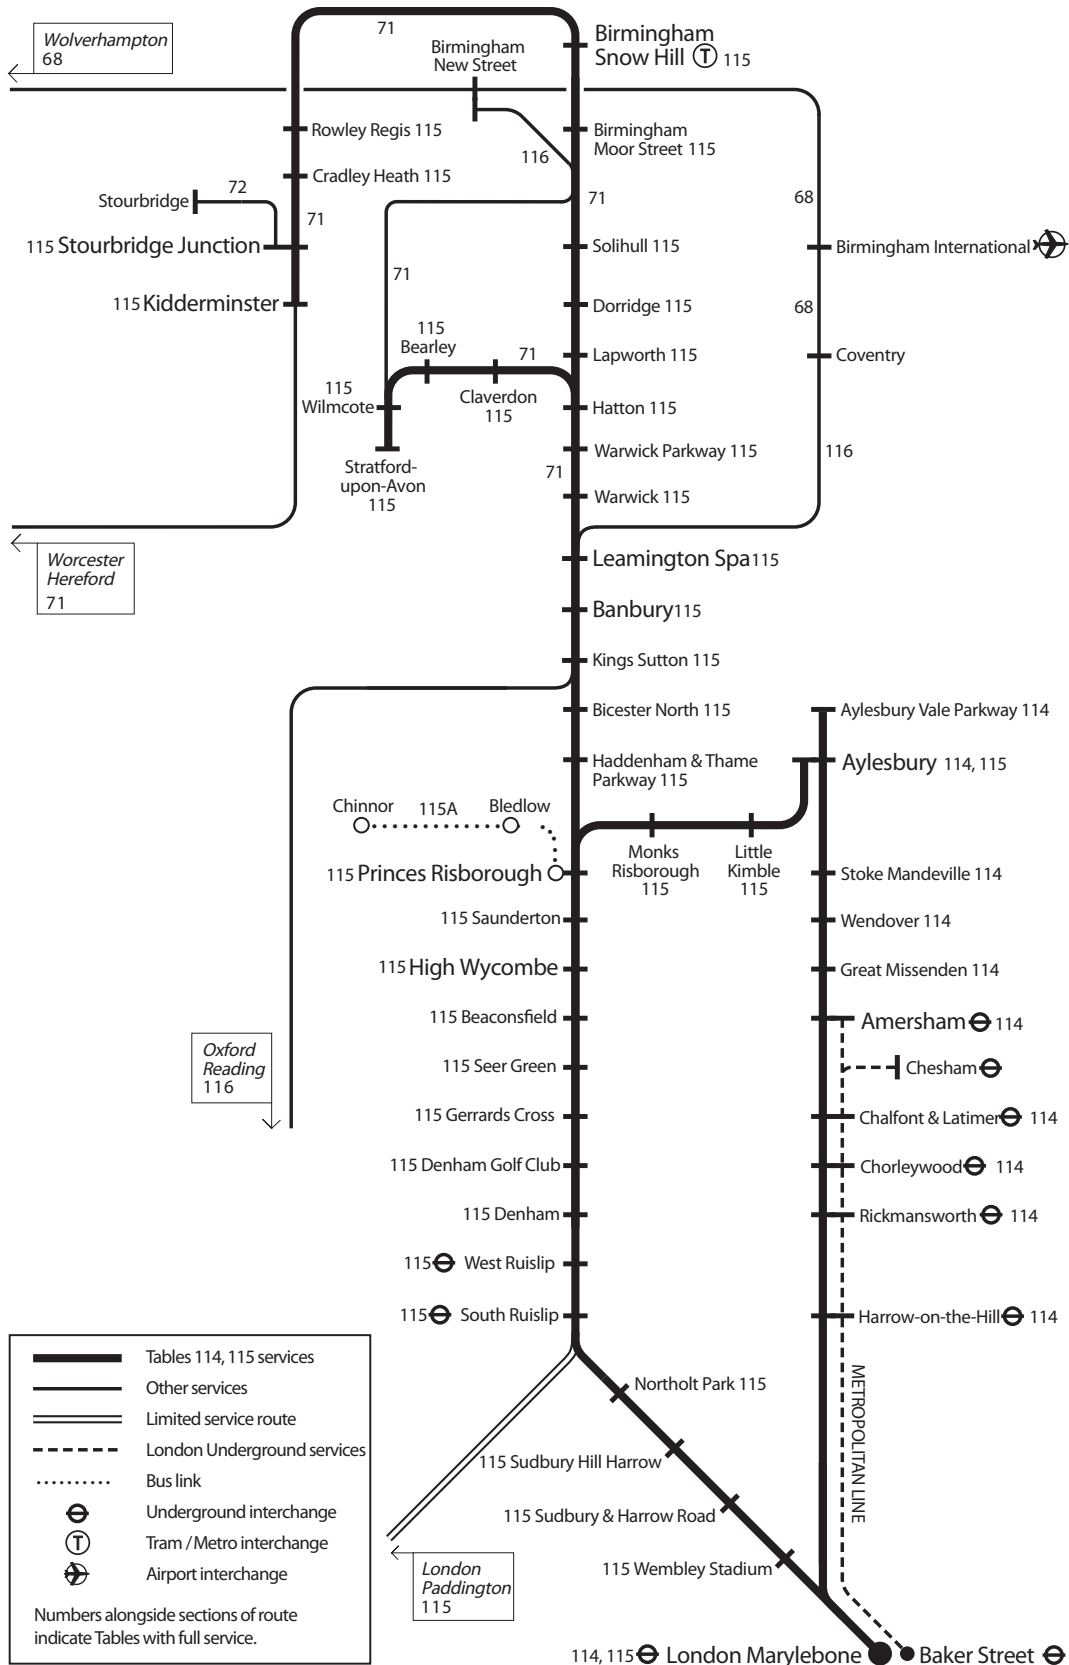

Network Diagram for Tables 114, 115

TOCs operating on this network - Chiltern Railways (CH)

©2012 Network Rail
Dec 2012 edition
All rights reserved