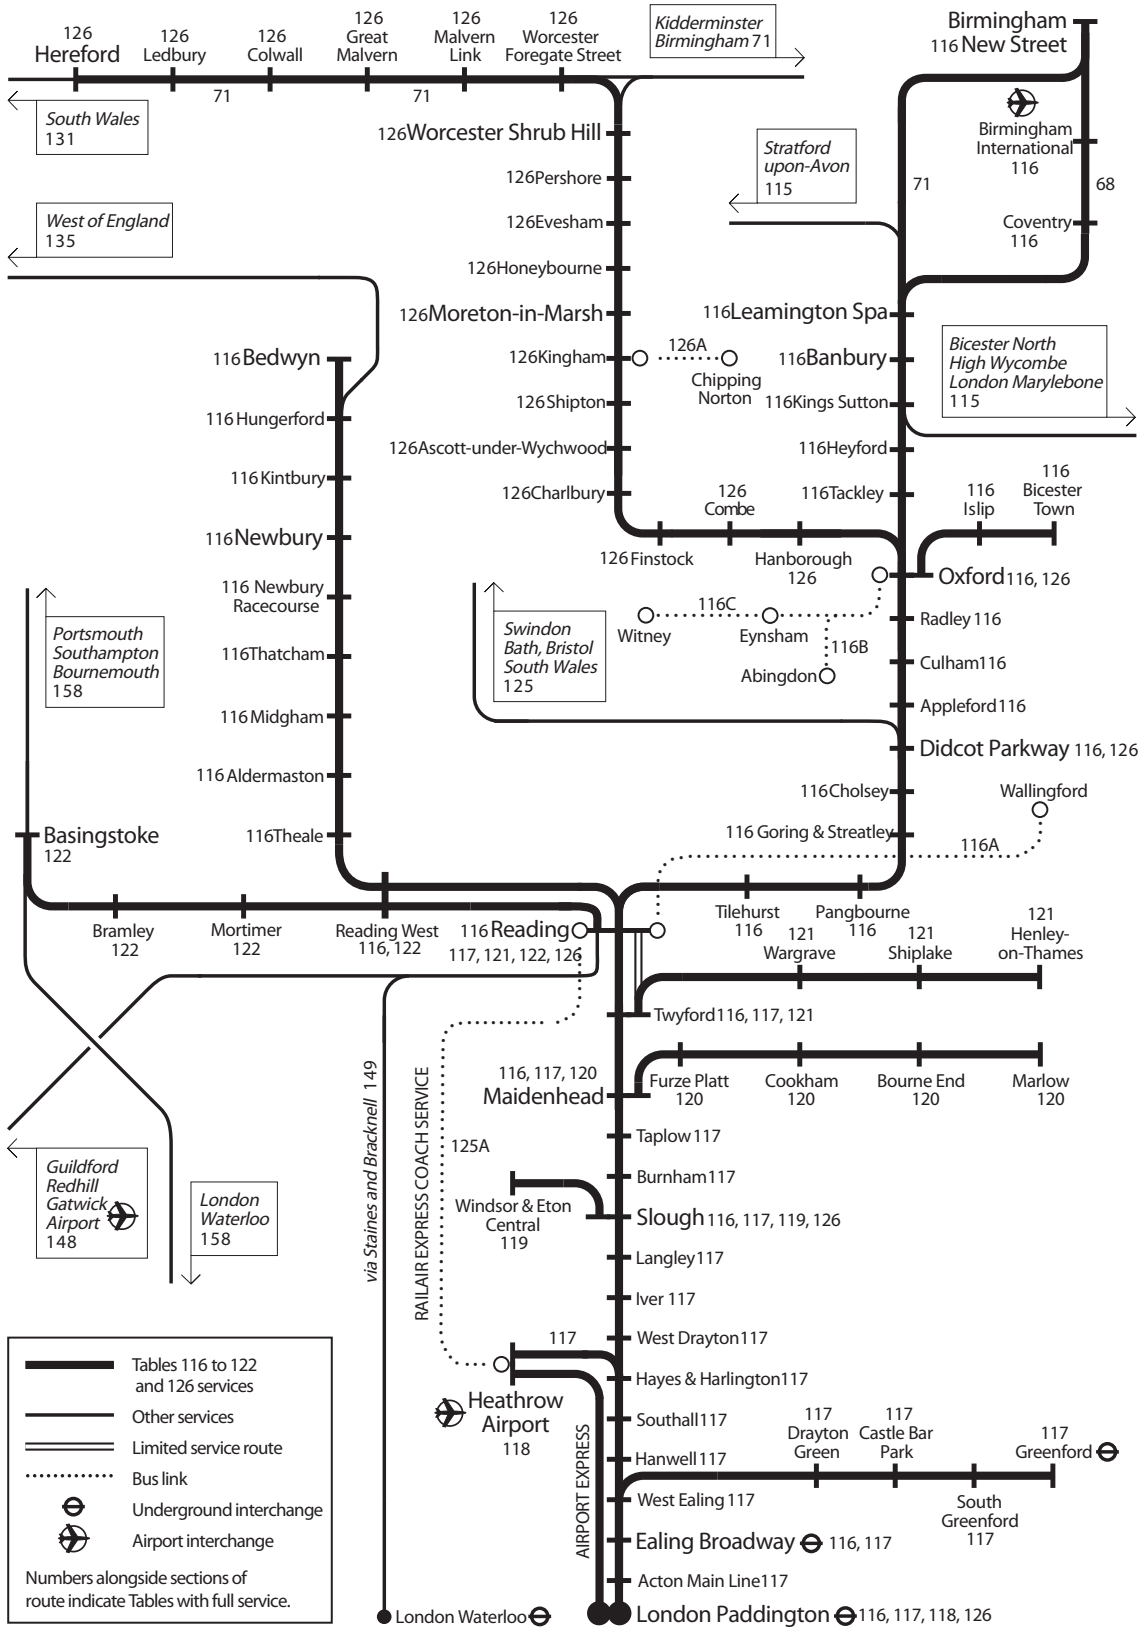

Network Diagram for Tables 116, 117, 118, 119, 120, 121, 122, 126

TOCs operating on this network - First Great Western (GW), Heathrow Connect (HC), Heathrow Express (HX), Chiltern Railways (CH), Cross Country (XC)

©2012 Network Rail
Dec 2012 edition
All rights reserved