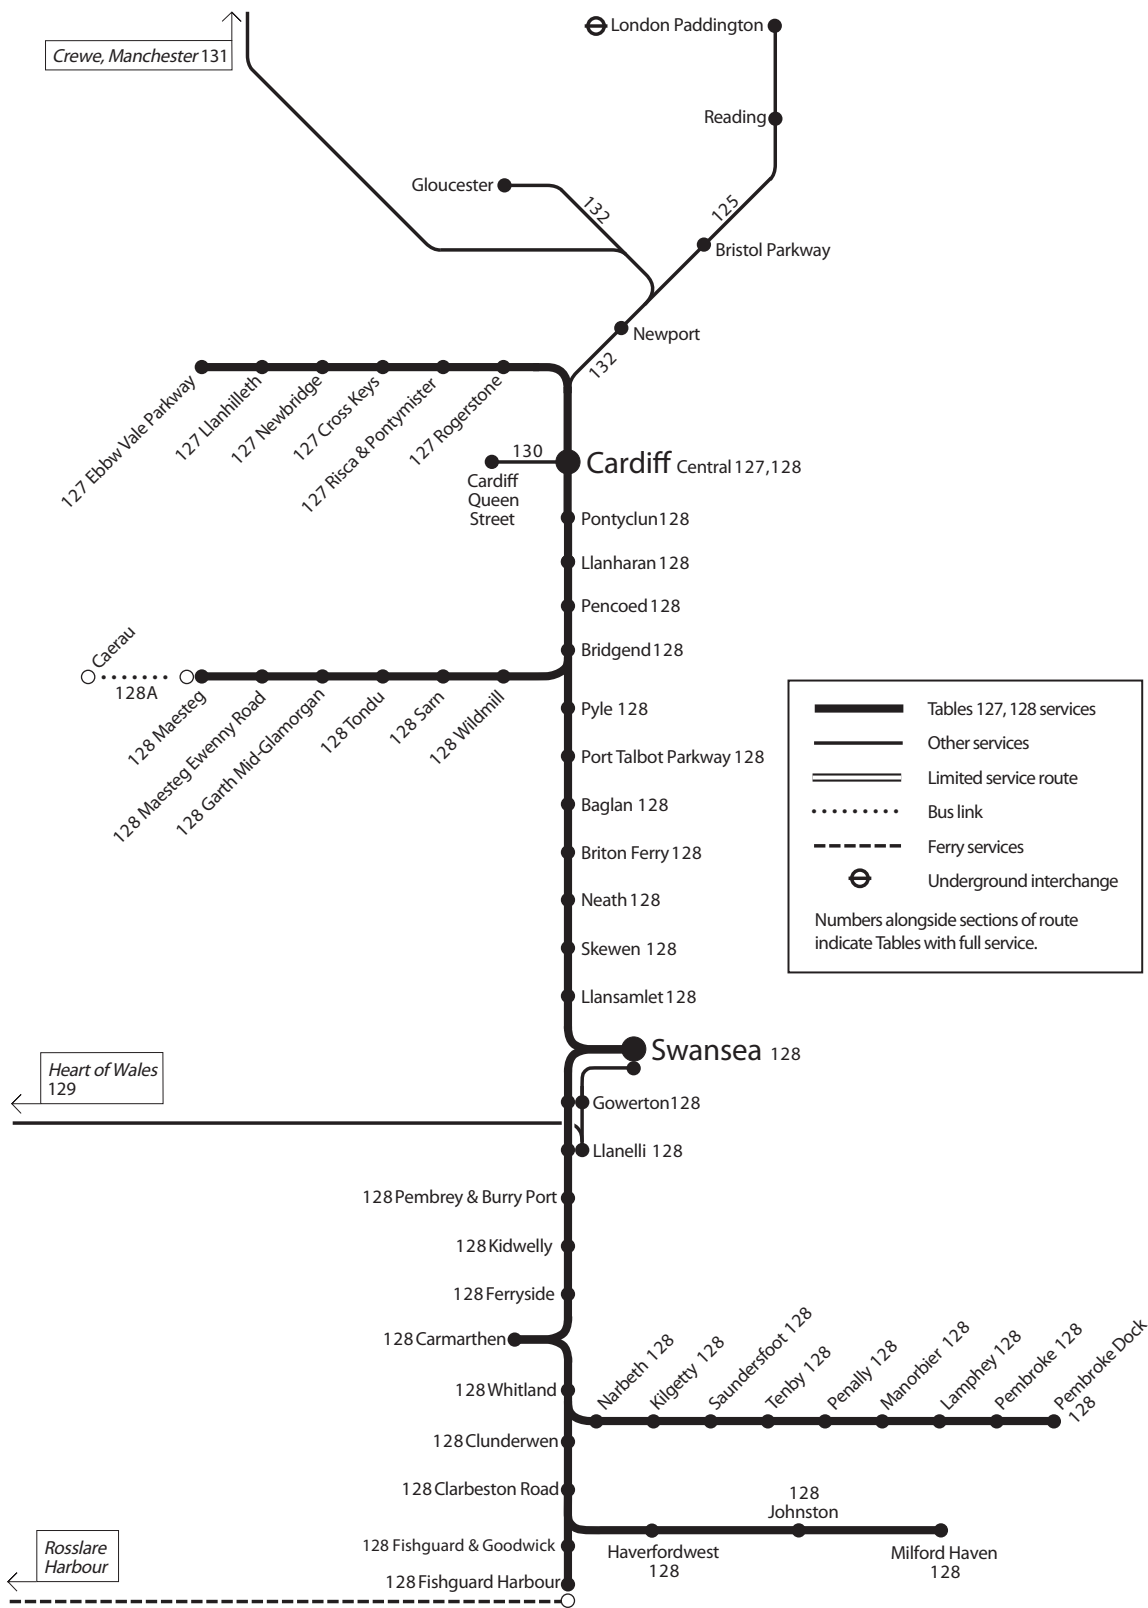

Route Diagram for Tables 127, 128

TOCs operating on this network - Arriva Trains Wales (AW)

©2012 Network Rail
Dec 2012 edition
All rights reserved