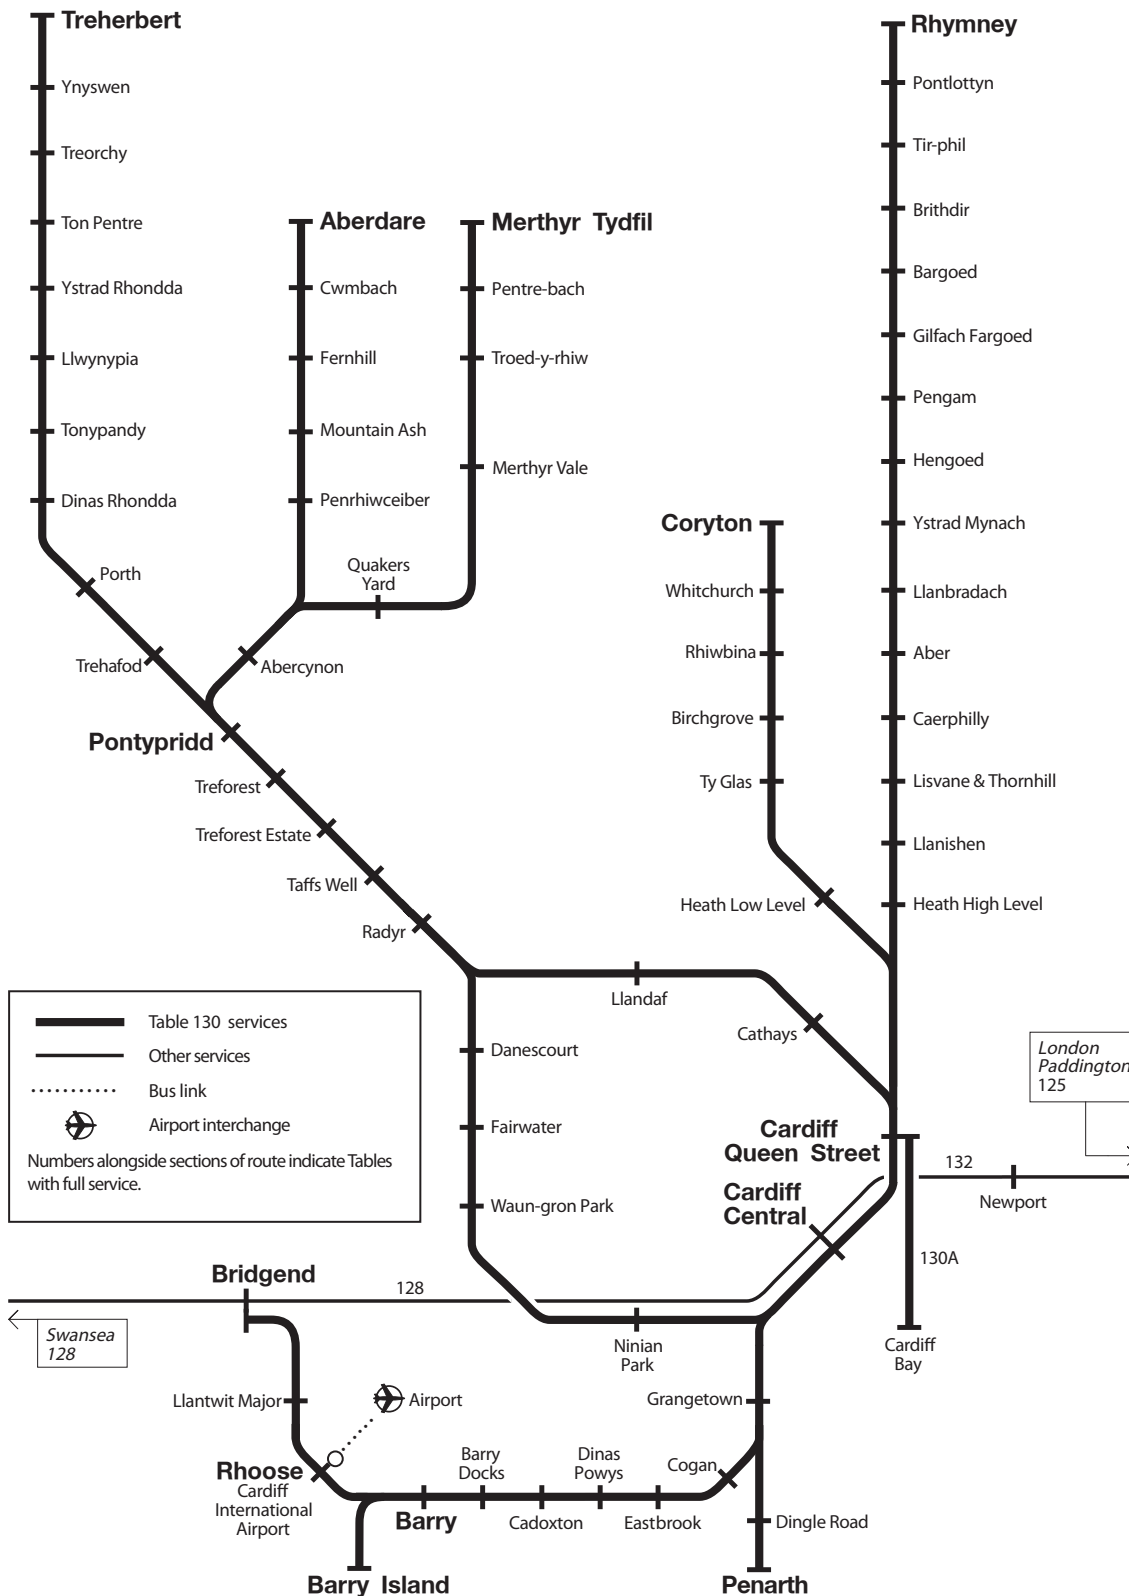

Network Diagram for Table 130, 130A

TOCs operating on this network - Arriva Trains Wales (AW)