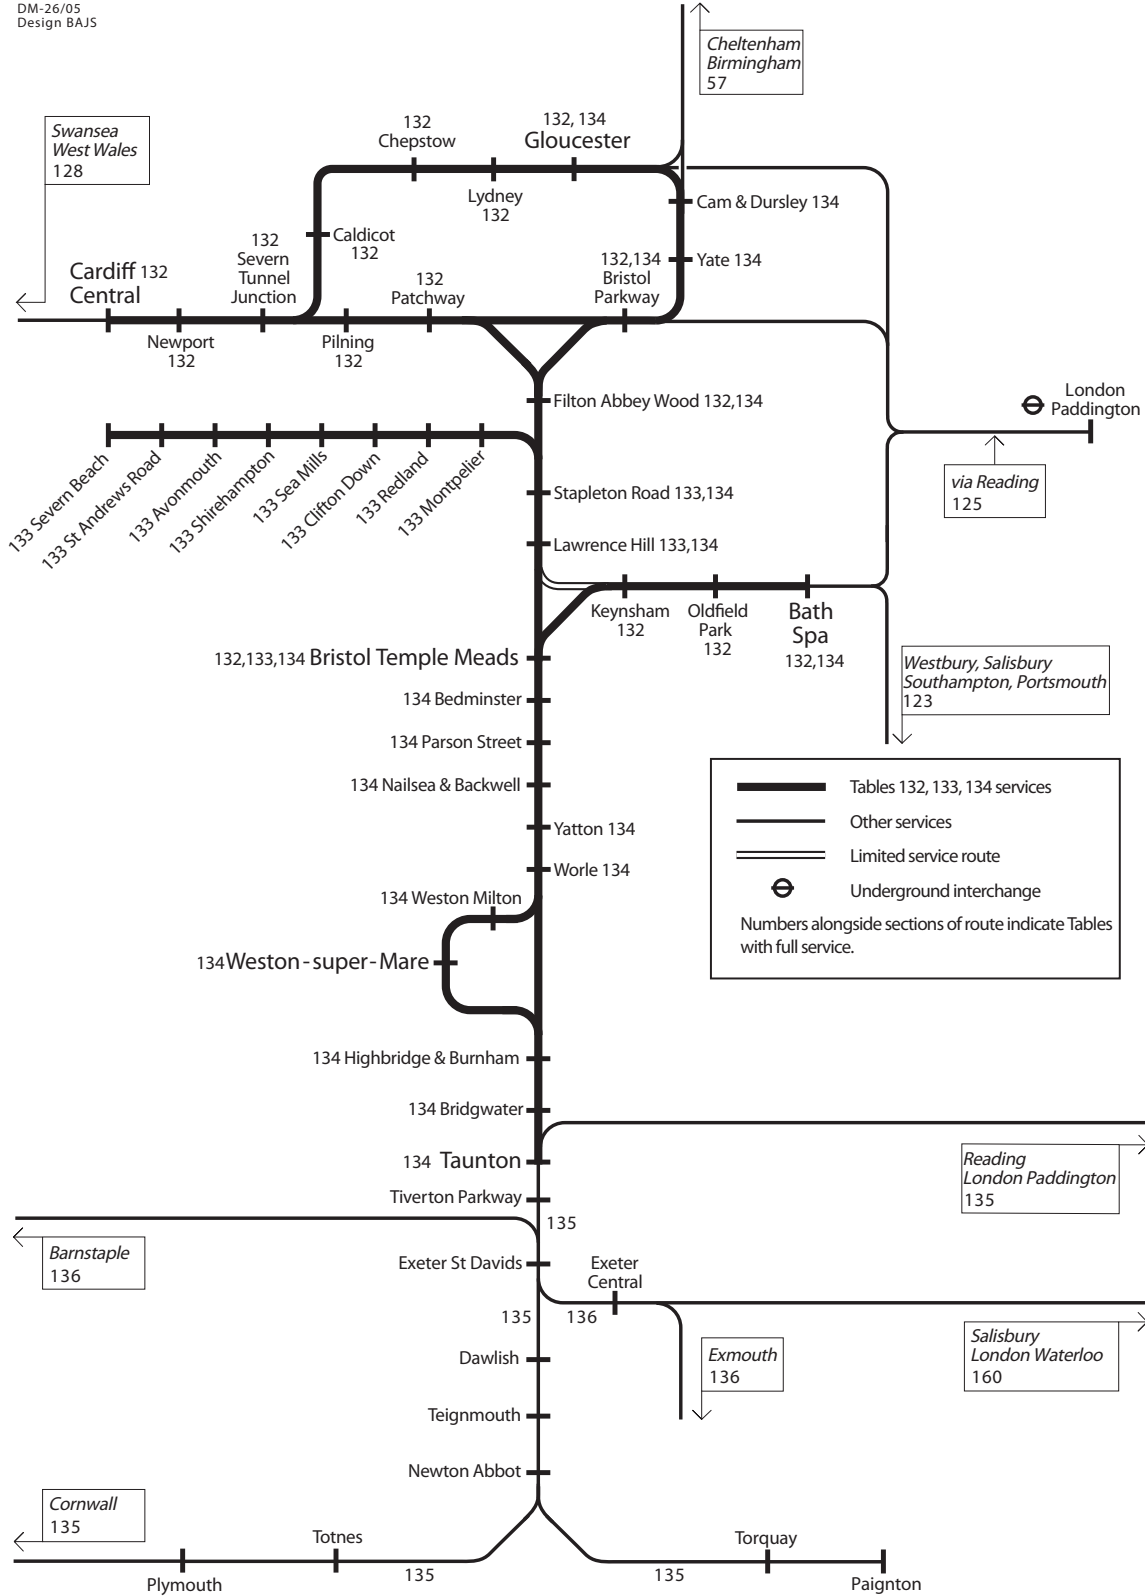

Network Diagram for Tables 132, 133, 134

DM-26/05
Design BAJS

**TOCs operating on this network - First Great Western (GW)
Arriva Trains Wales (AW), Cross Country (XC)**

©2012 Network Rail
Dec 2012 edition
All rights reserved