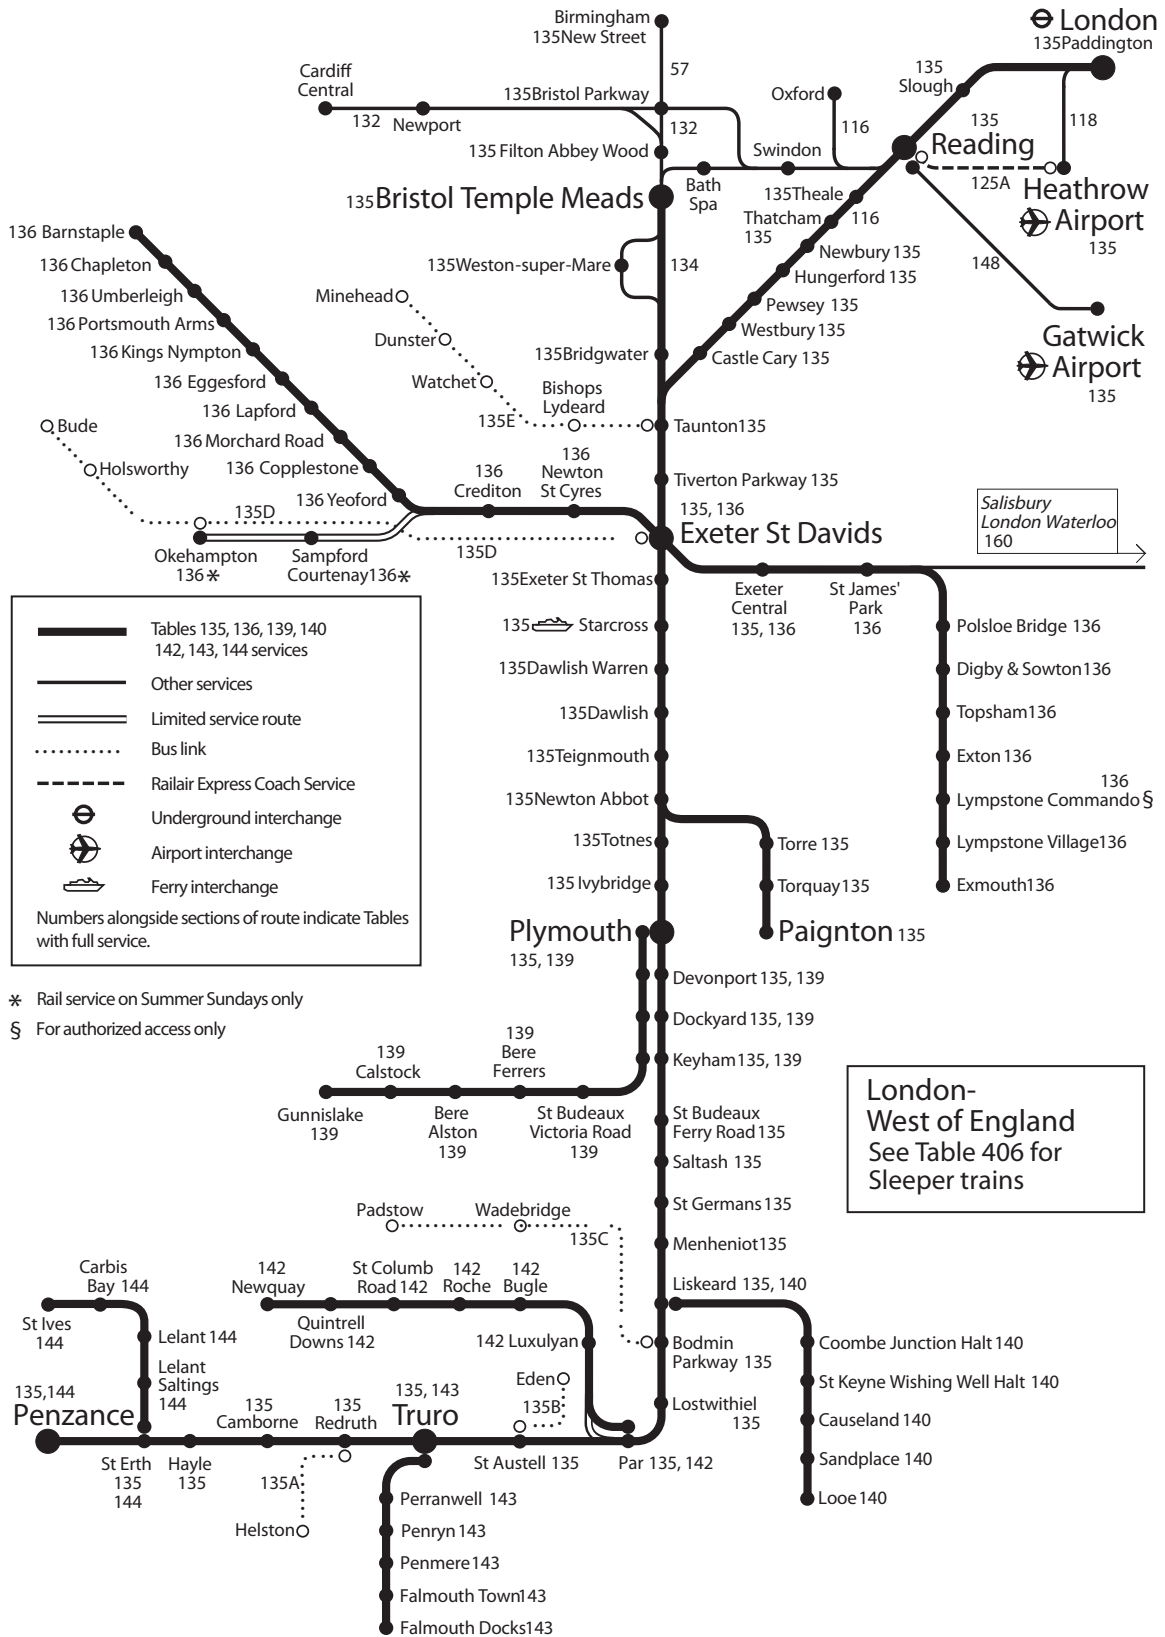

Route Diagram for Tables 135, 136, 139, 140, 142, 143, 144

TOCs operating on this network - First Great Western (GW), Cross Country (XC), South West Trains (SW)

©2012 Network Rail
 Dec 2012 edition
 All rights reserved