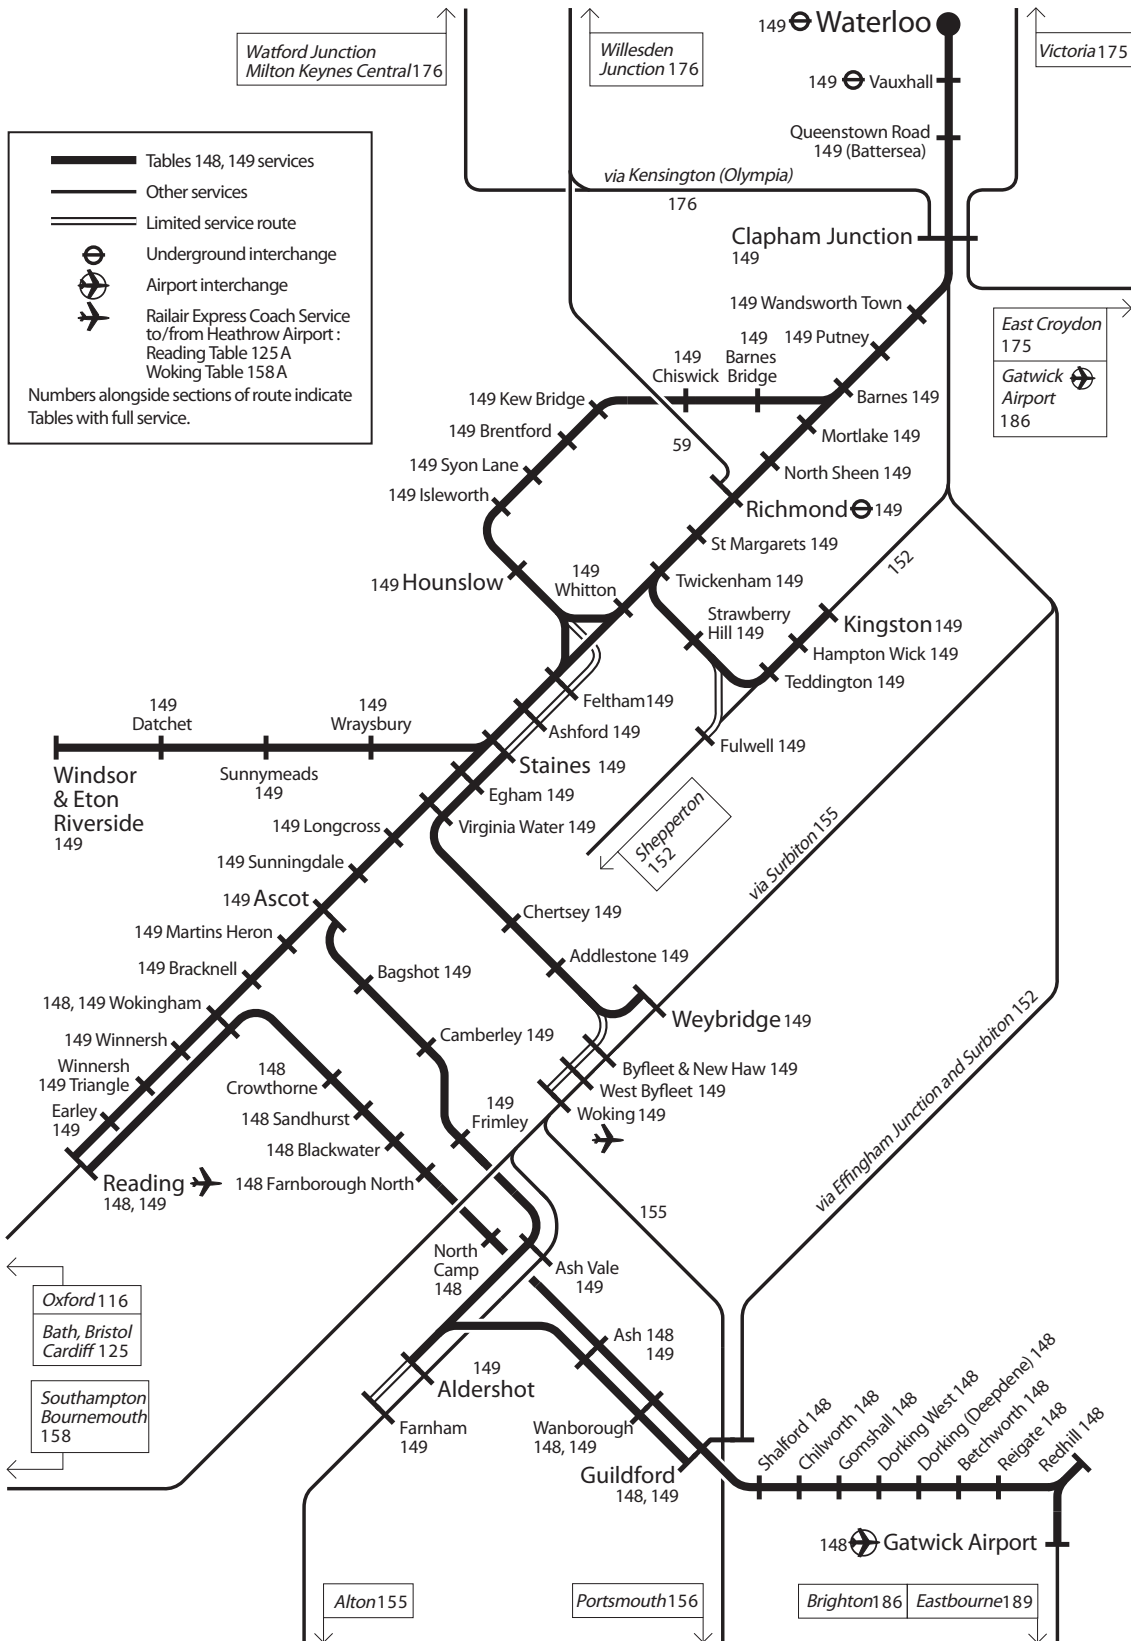

Network Diagram for Tables 148, 149

TOCs operating on this network - South West Trains (SW), First Great Western (GW), Cross Country (XC)

©2012 Network Rail
Dec 2012 edition
All rights reserved