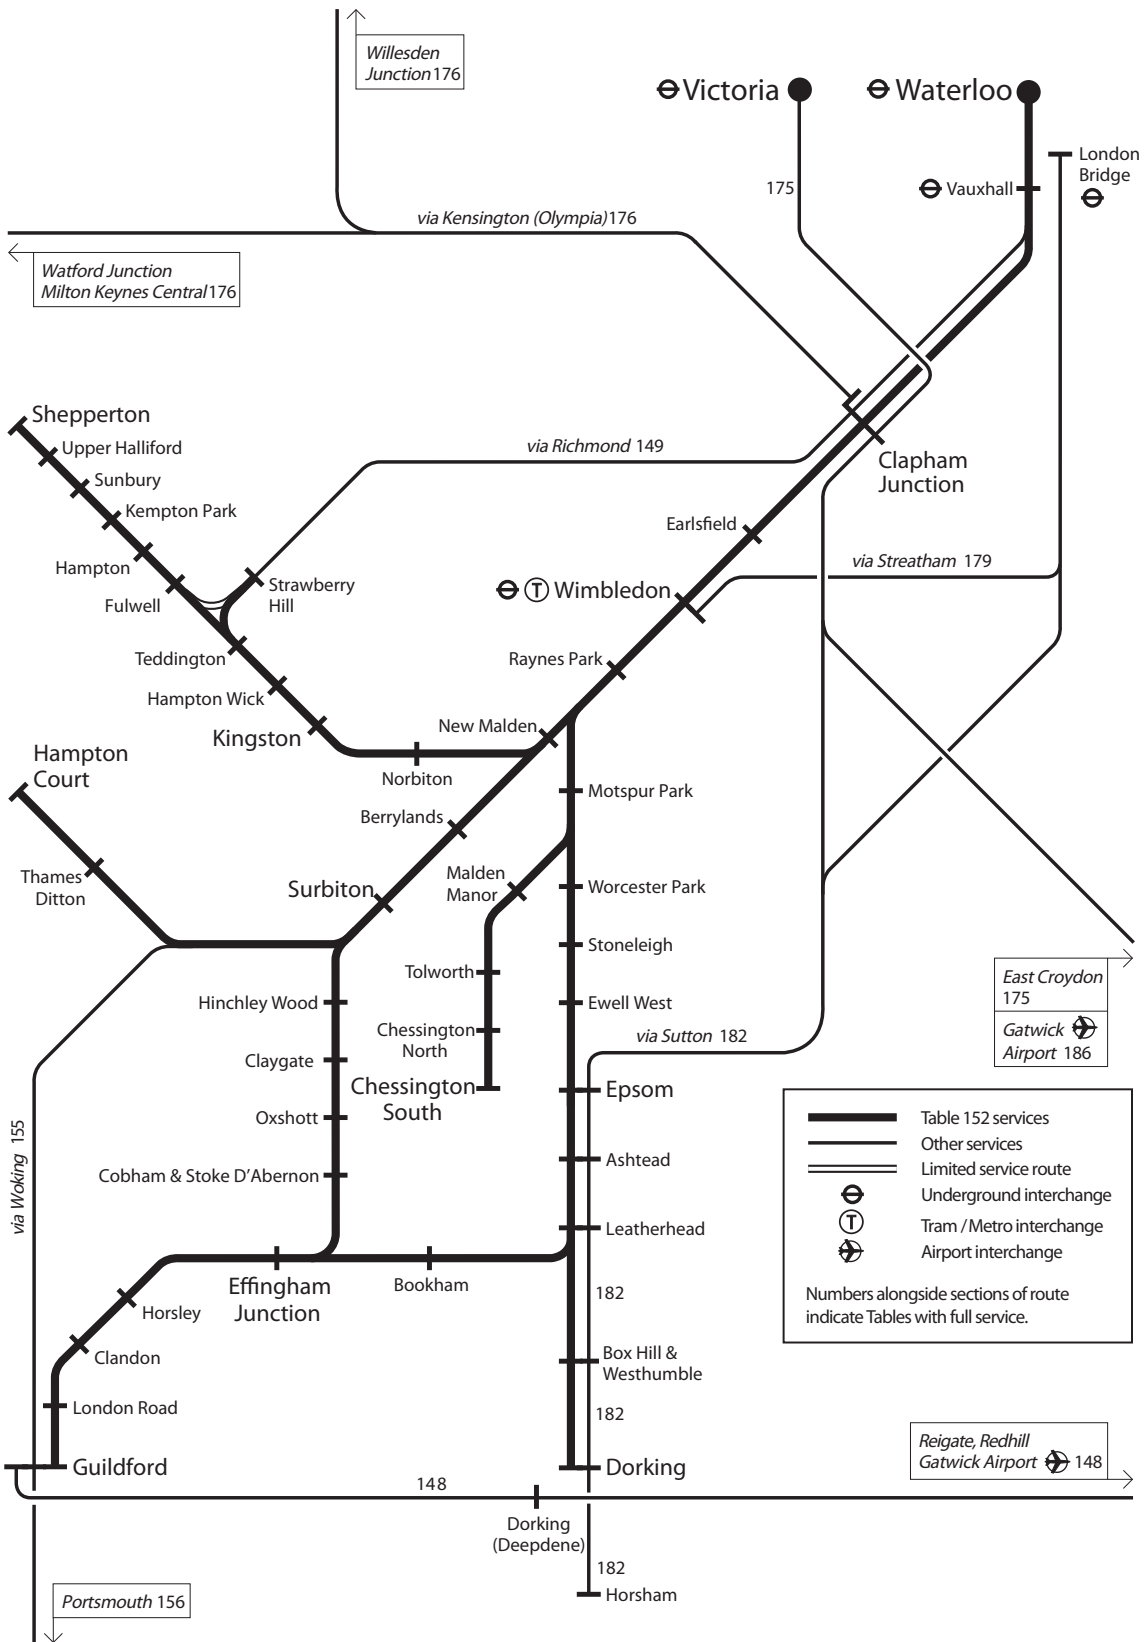

Network Diagram for Table 152

TOCs operating on this network - South West Trains (SW)

©2012 Network Rail
Dec 2012 edition
All rights reserved