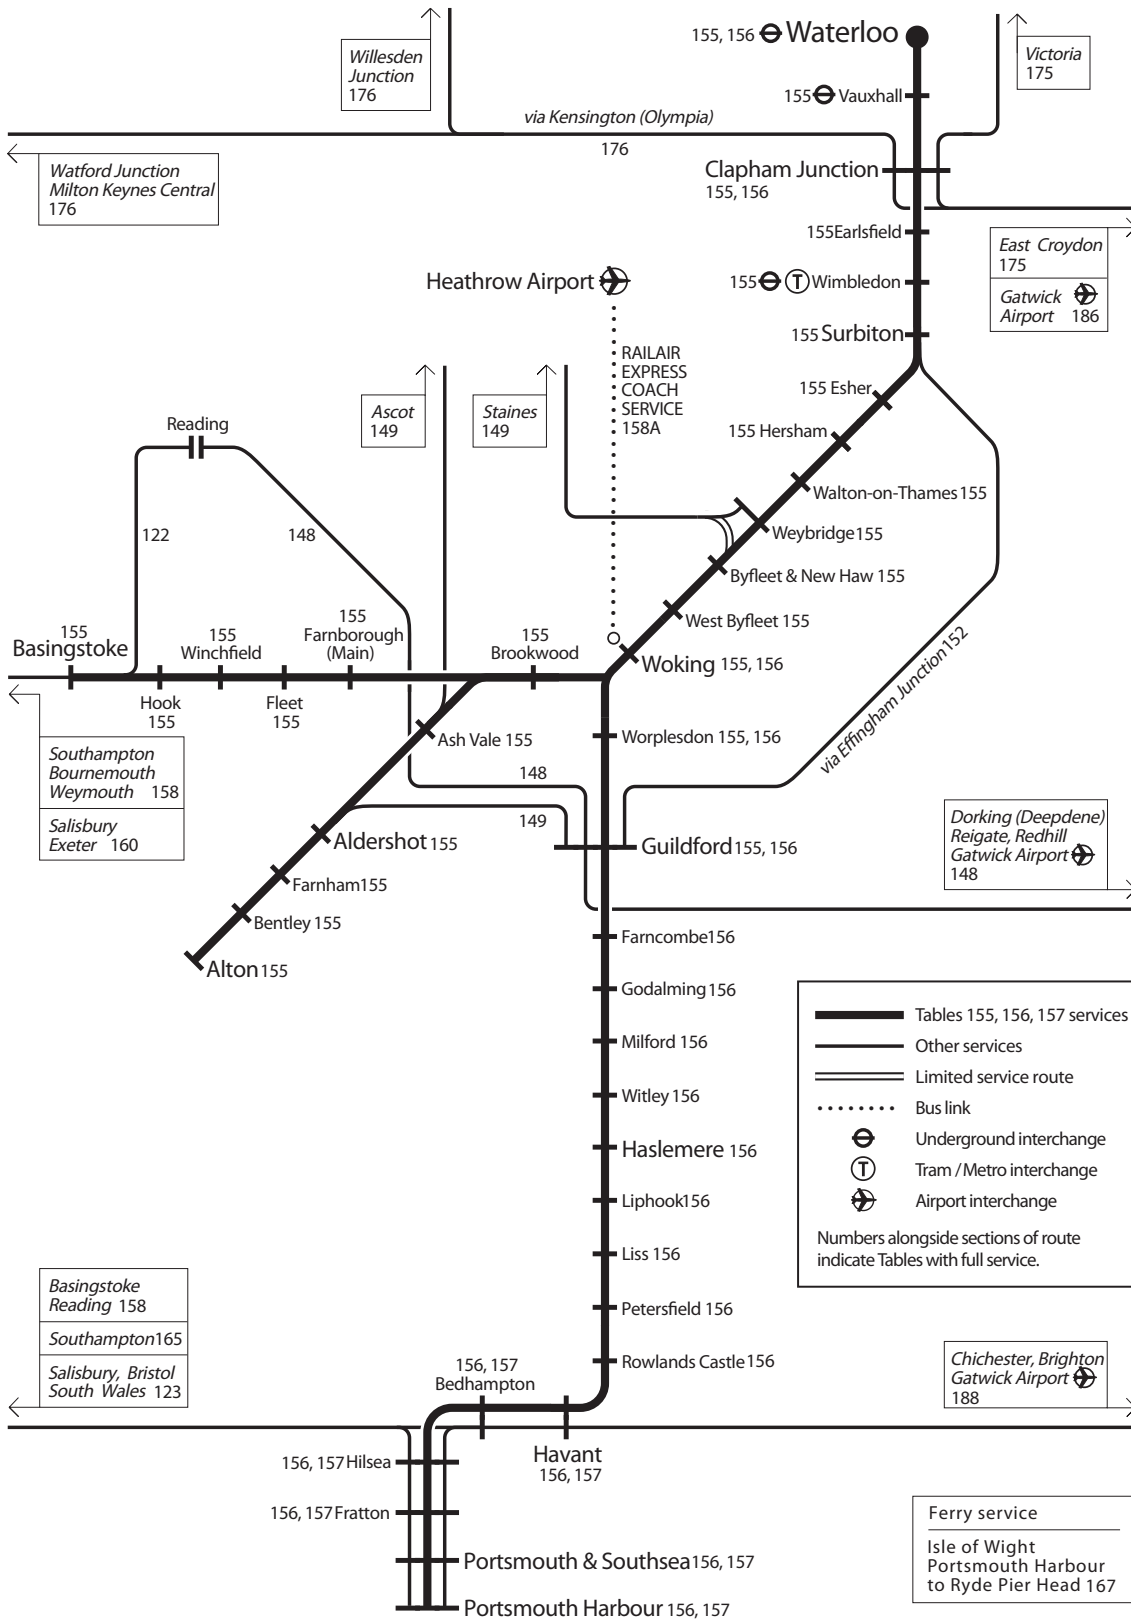

Network Diagram for Tables 155, 156, 157

TOCs operating on this network - South West Trains (SW), Southern (SN), First Great Western (GW)

©2012 Network Rail
Dec 2012 edition
All rights reserved