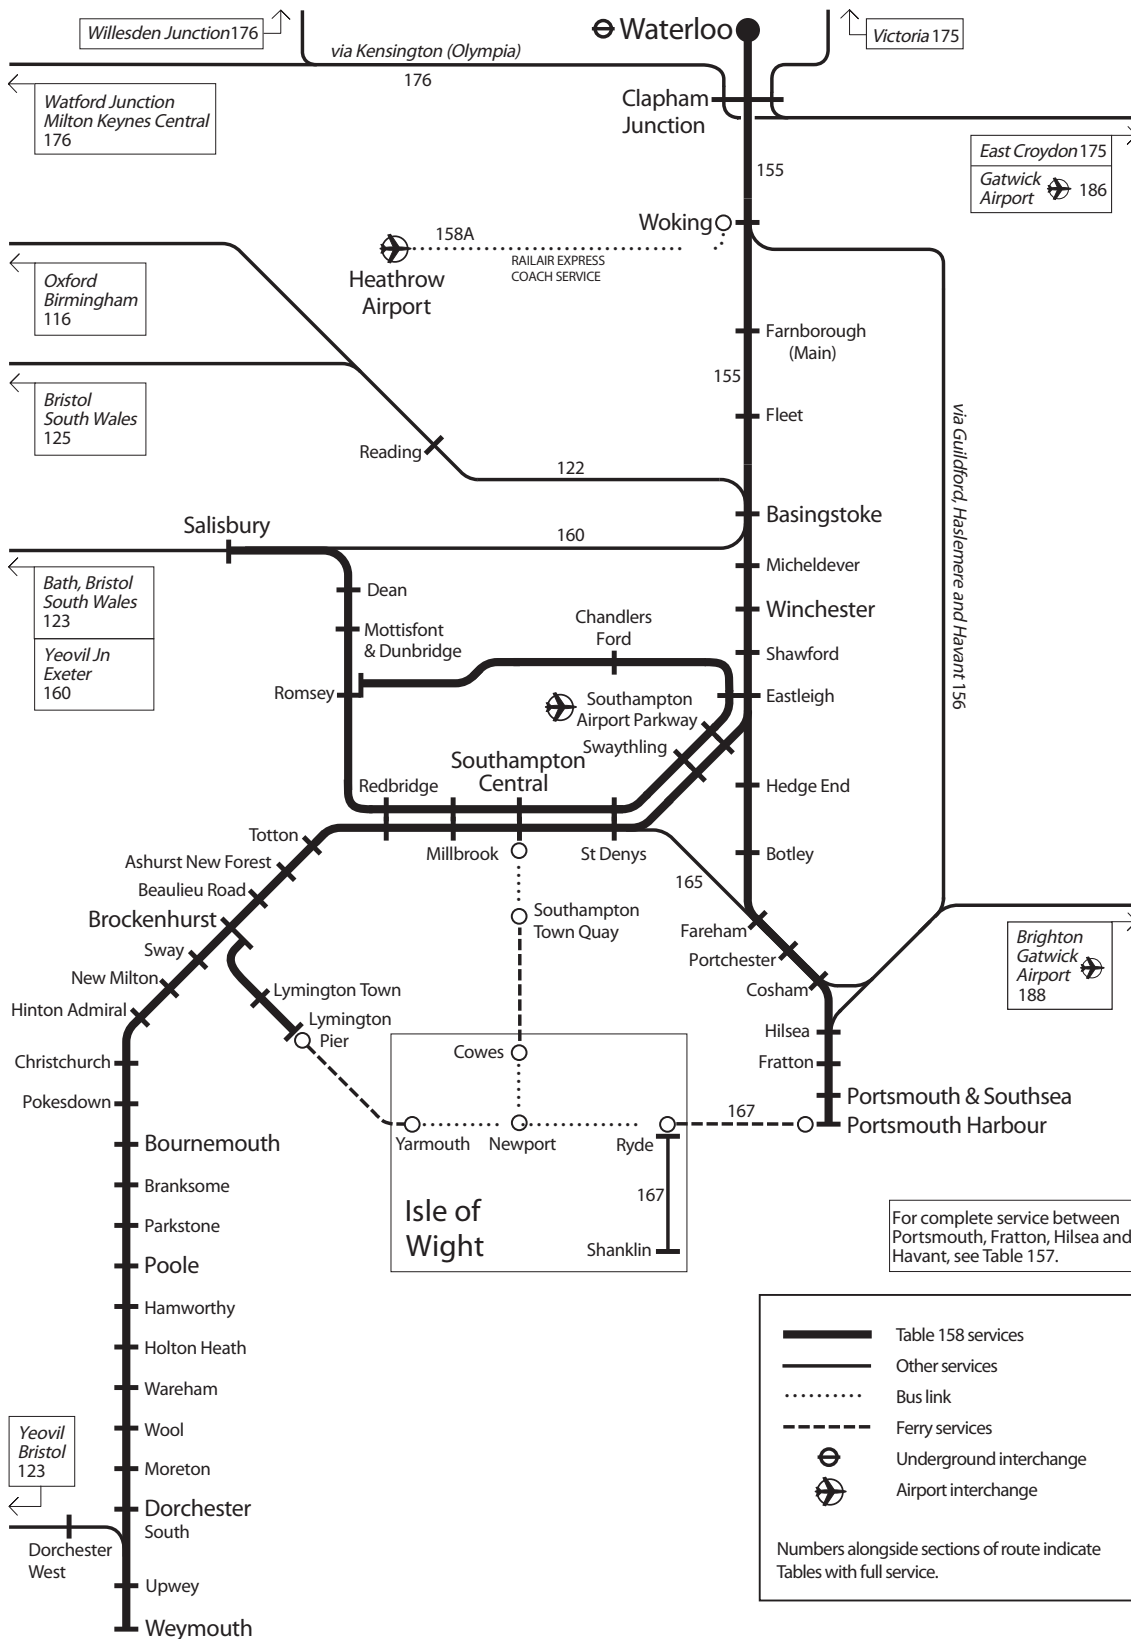

# Network Diagram for Table 158

**TOCs operating on this network - South West Trains (SW)**