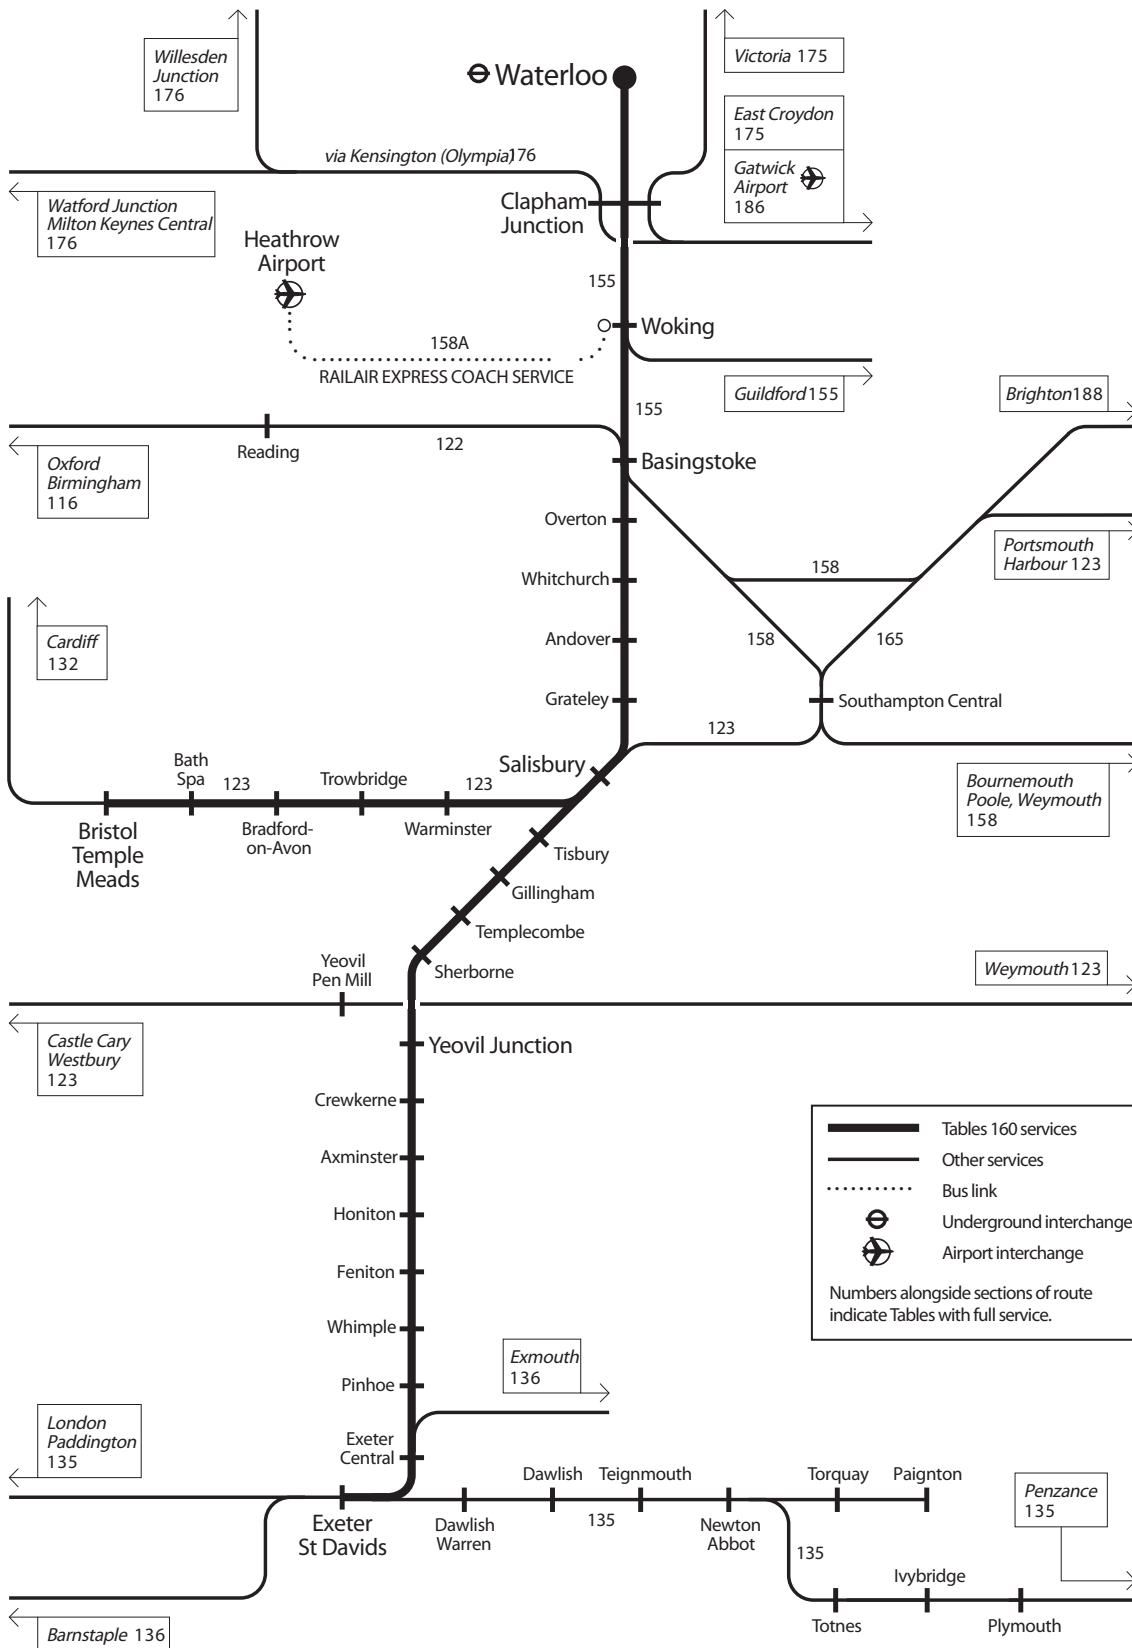

Network Diagram for Table 160

TOCs operating on this network - South West Trains (SW)