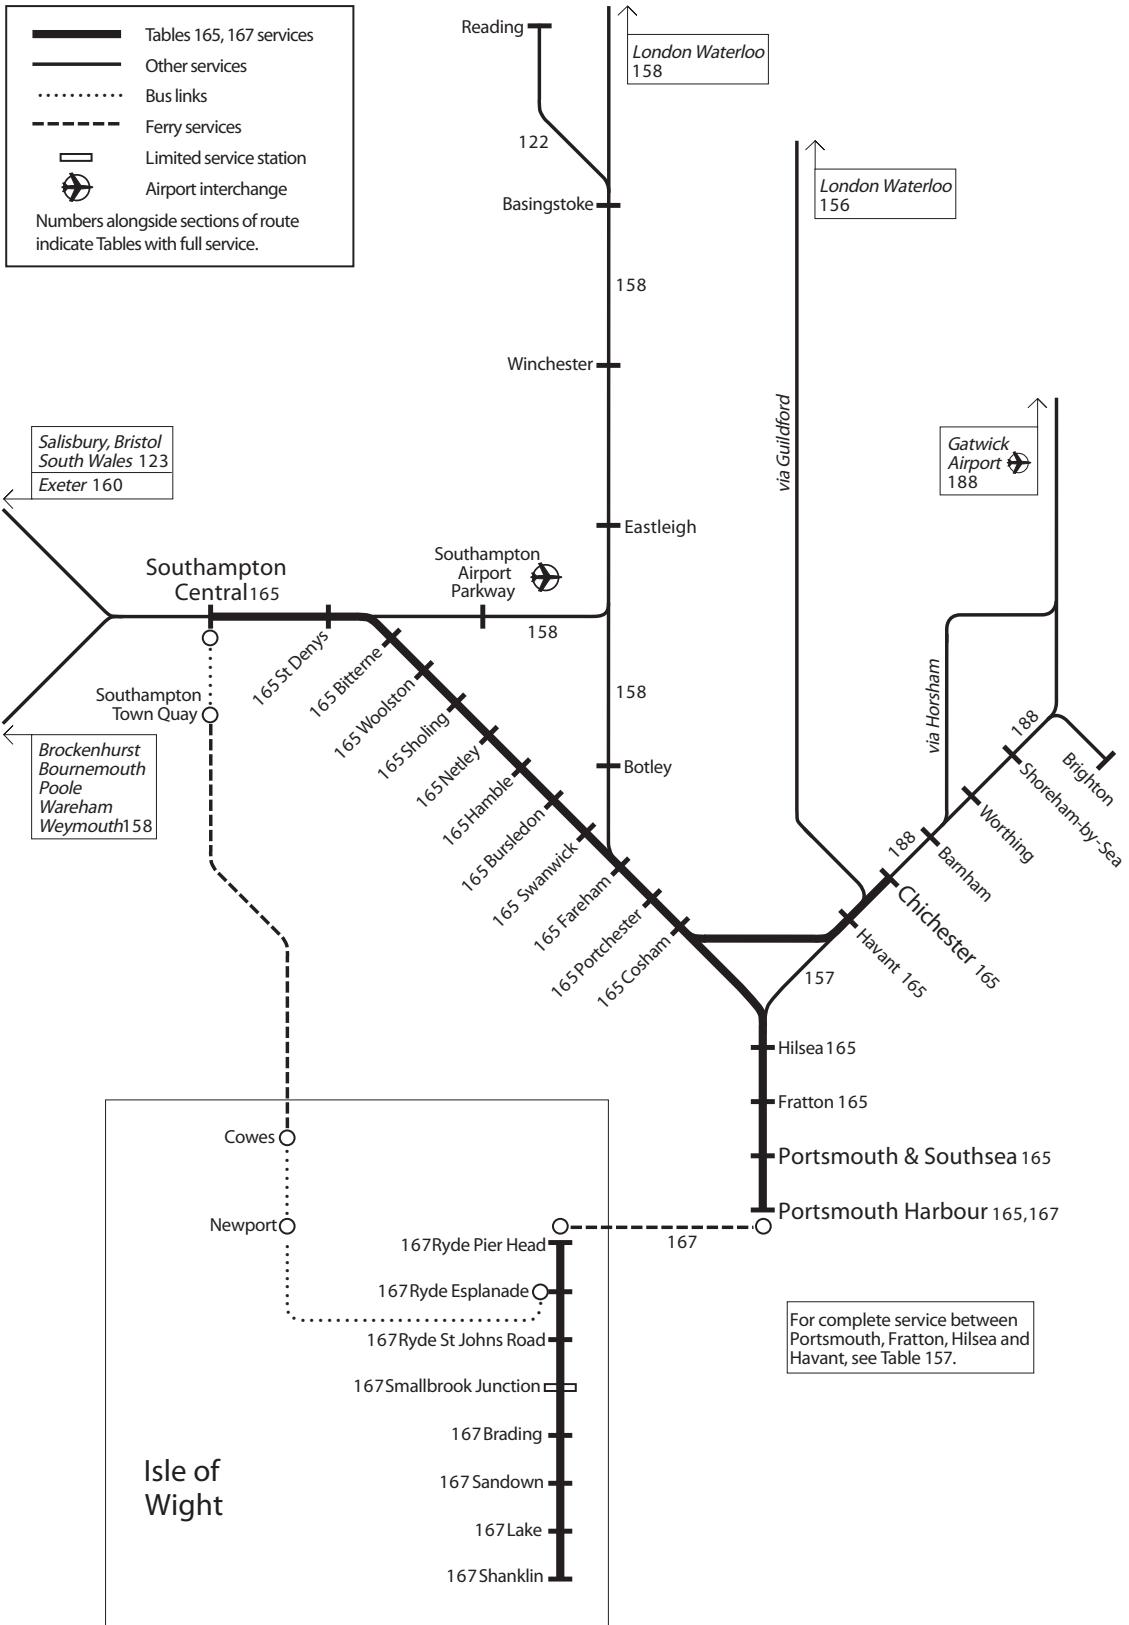

Network Diagram for Tables 165, 167

TOCs operating on this network - South West Trains (SW), Southern (SN), First Capital Connect (FC), Island Line (IL)

©2012 Network Rail
Dec 2012 edition
All rights reserved