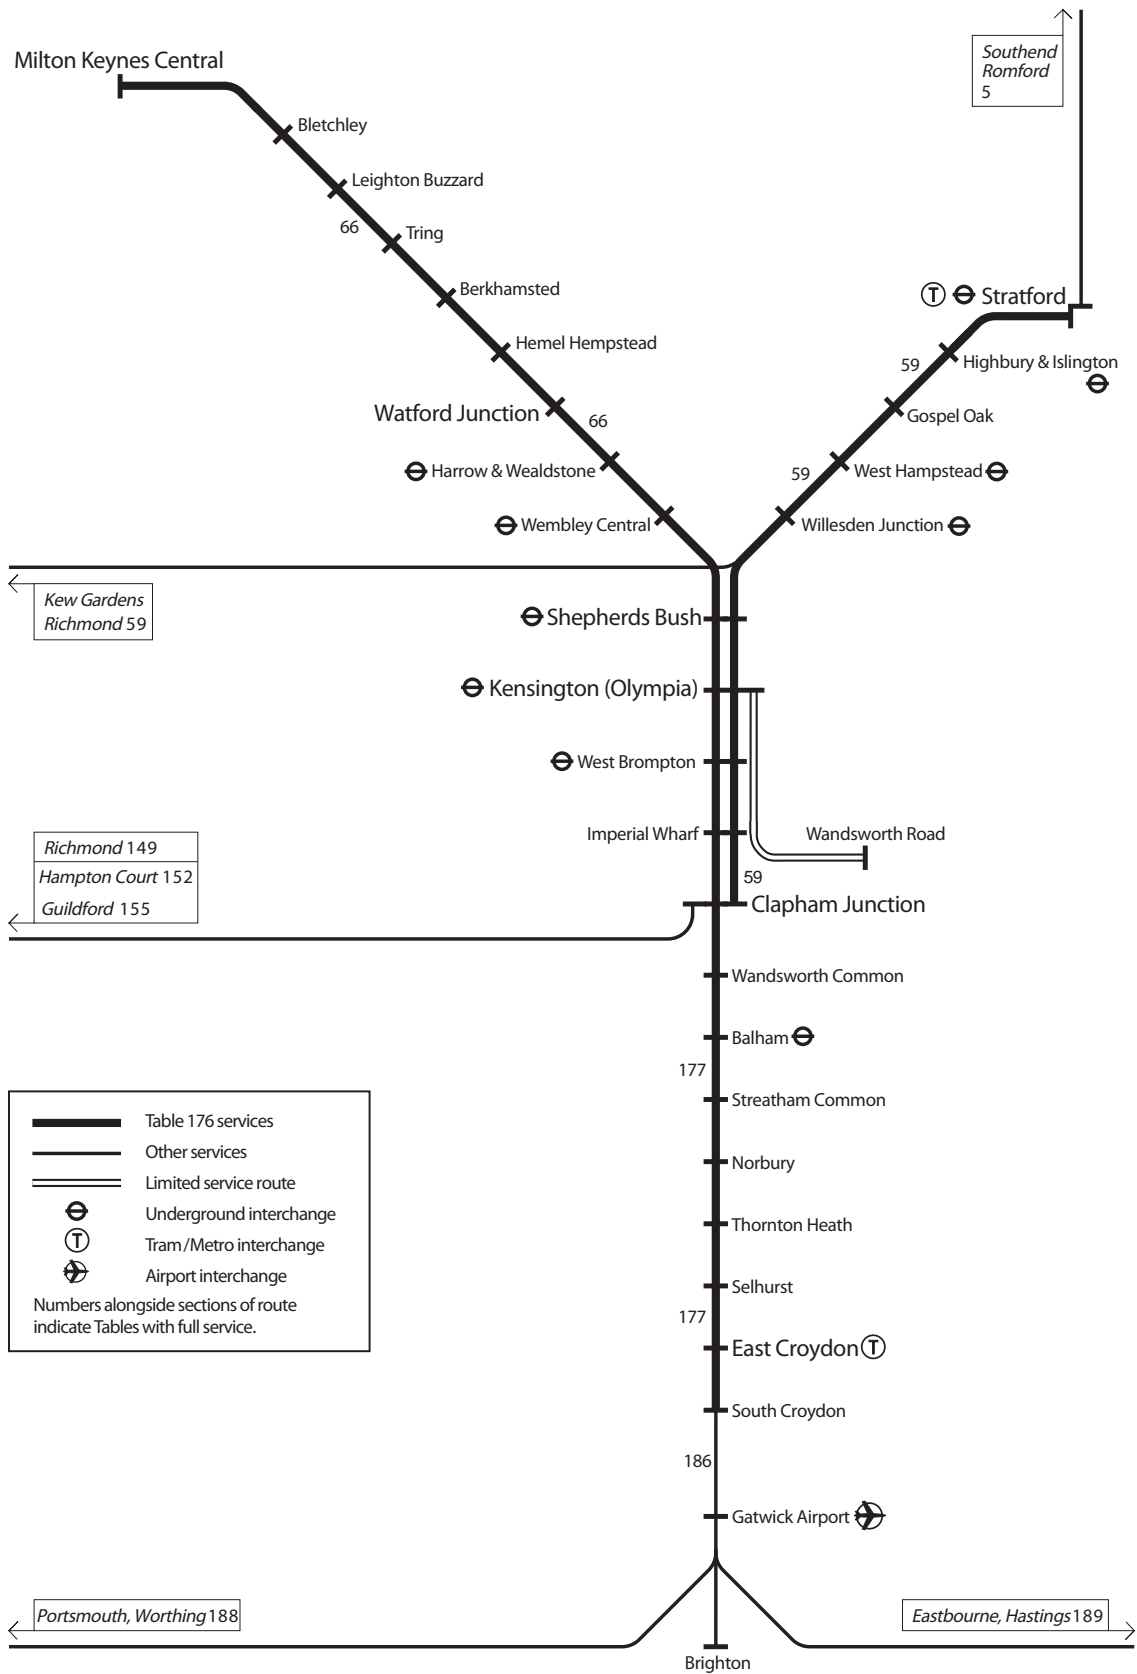

Network Diagram for Table 176

TOCs operating on this network - Southern (SN), London Overground (LO)

©2012 Network Rail
Dec 2012 edition
All rights reserved