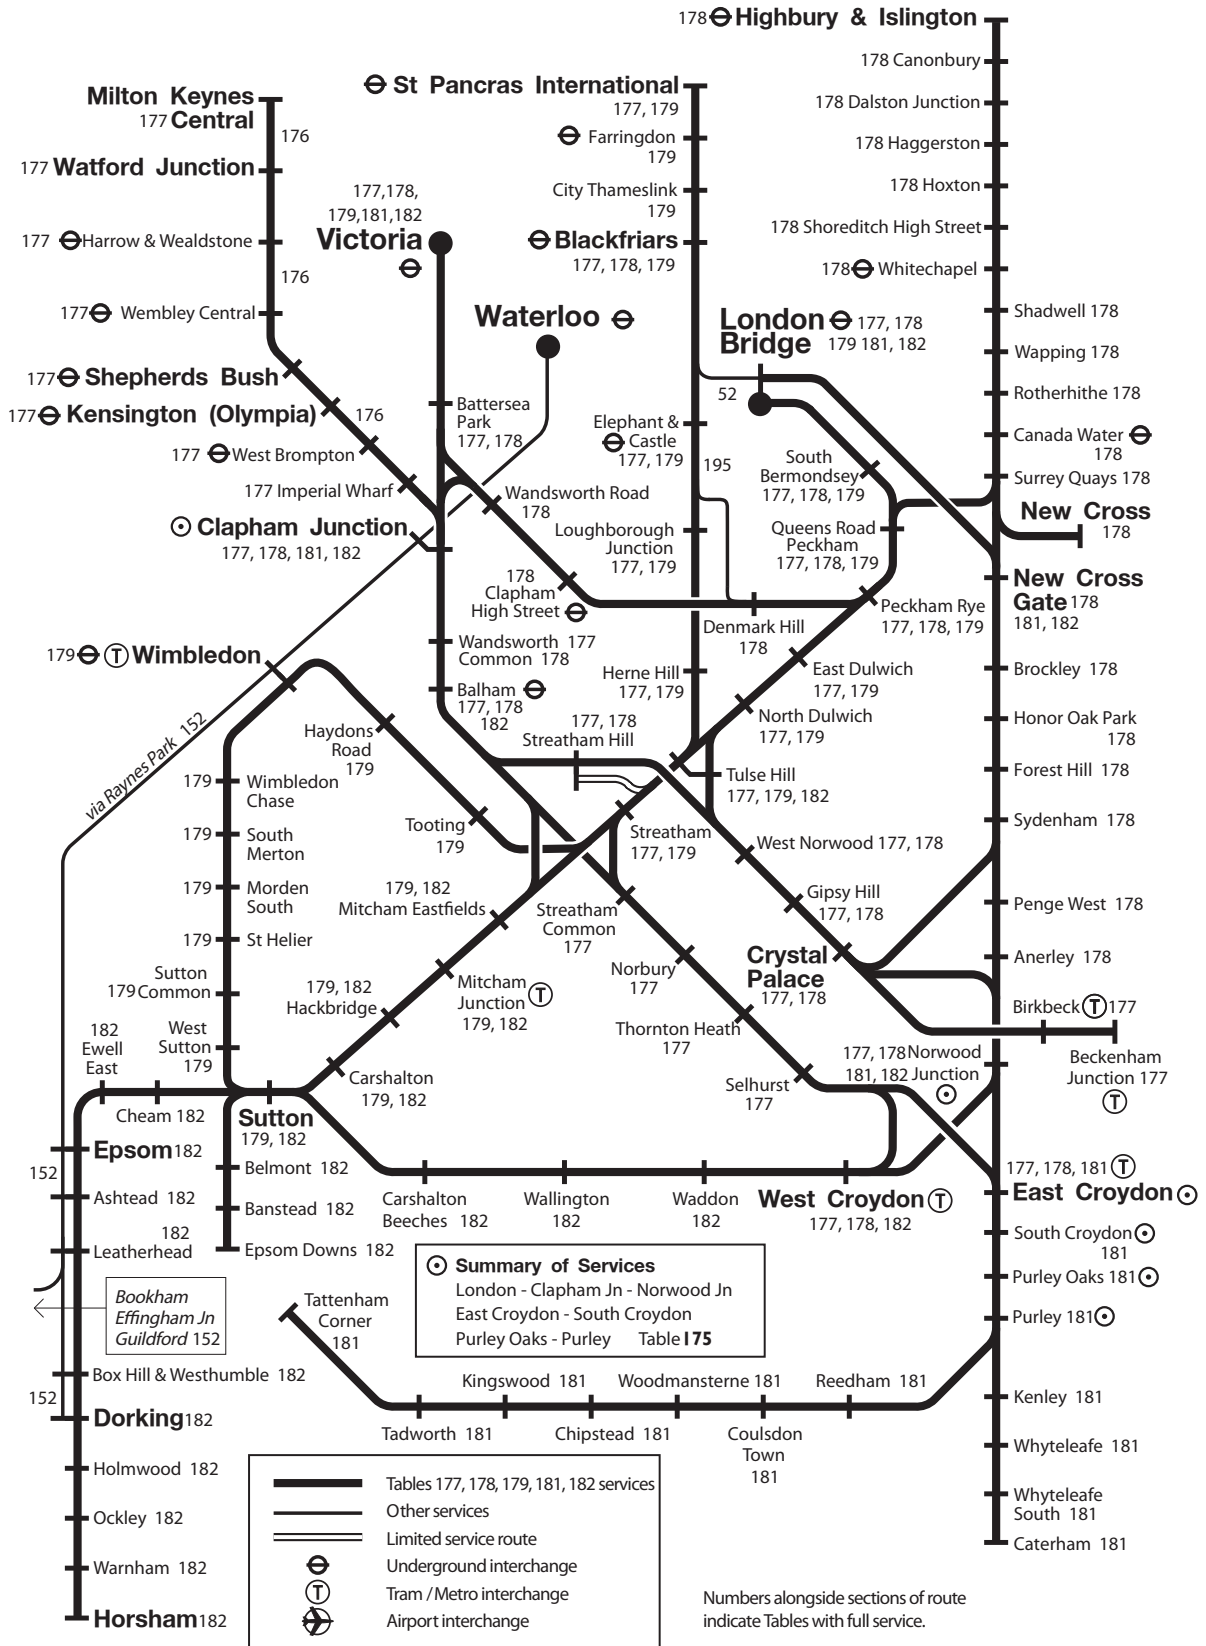

Network Diagram for Tables 177, 178, 179, 181, 182

also 175

TOCs operating on this network - Southern (SN), First Capital Connect (FC), London Overground (LO), Southeastern (SE)