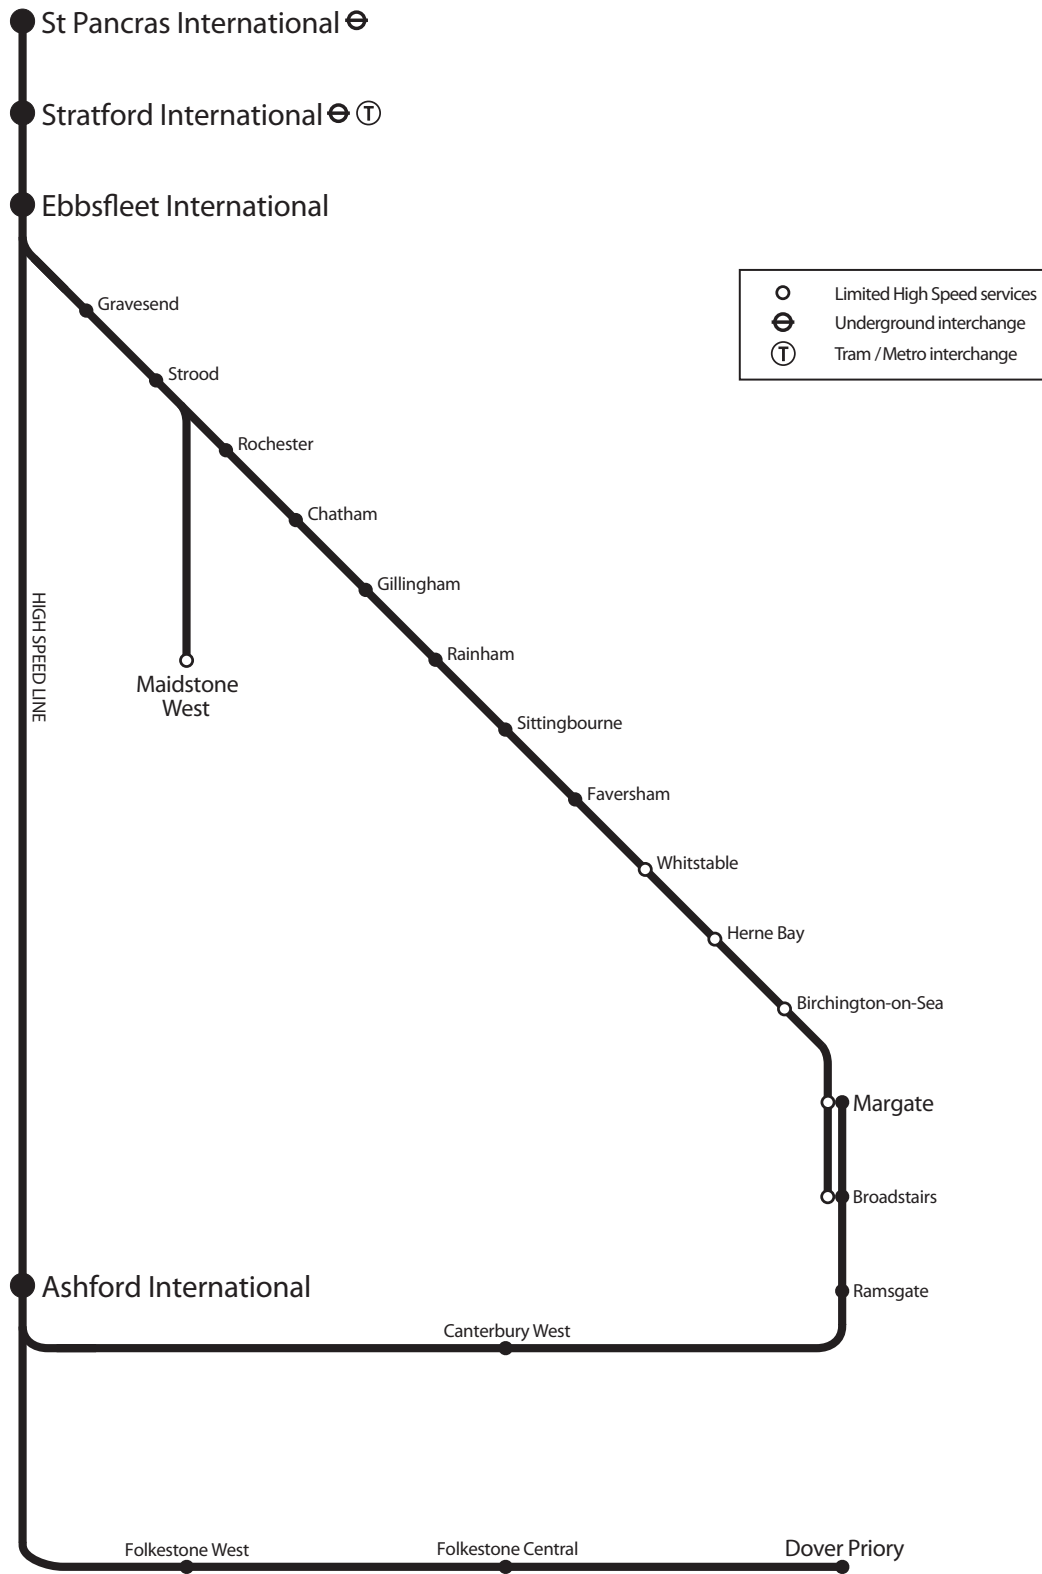

Route Diagram for Table 194

HIGH SPEED SERVICES

TOCs operating on this network - Southeastern (SE)

©2012 Network Rail
Dec 2012 edition
All rights reserved