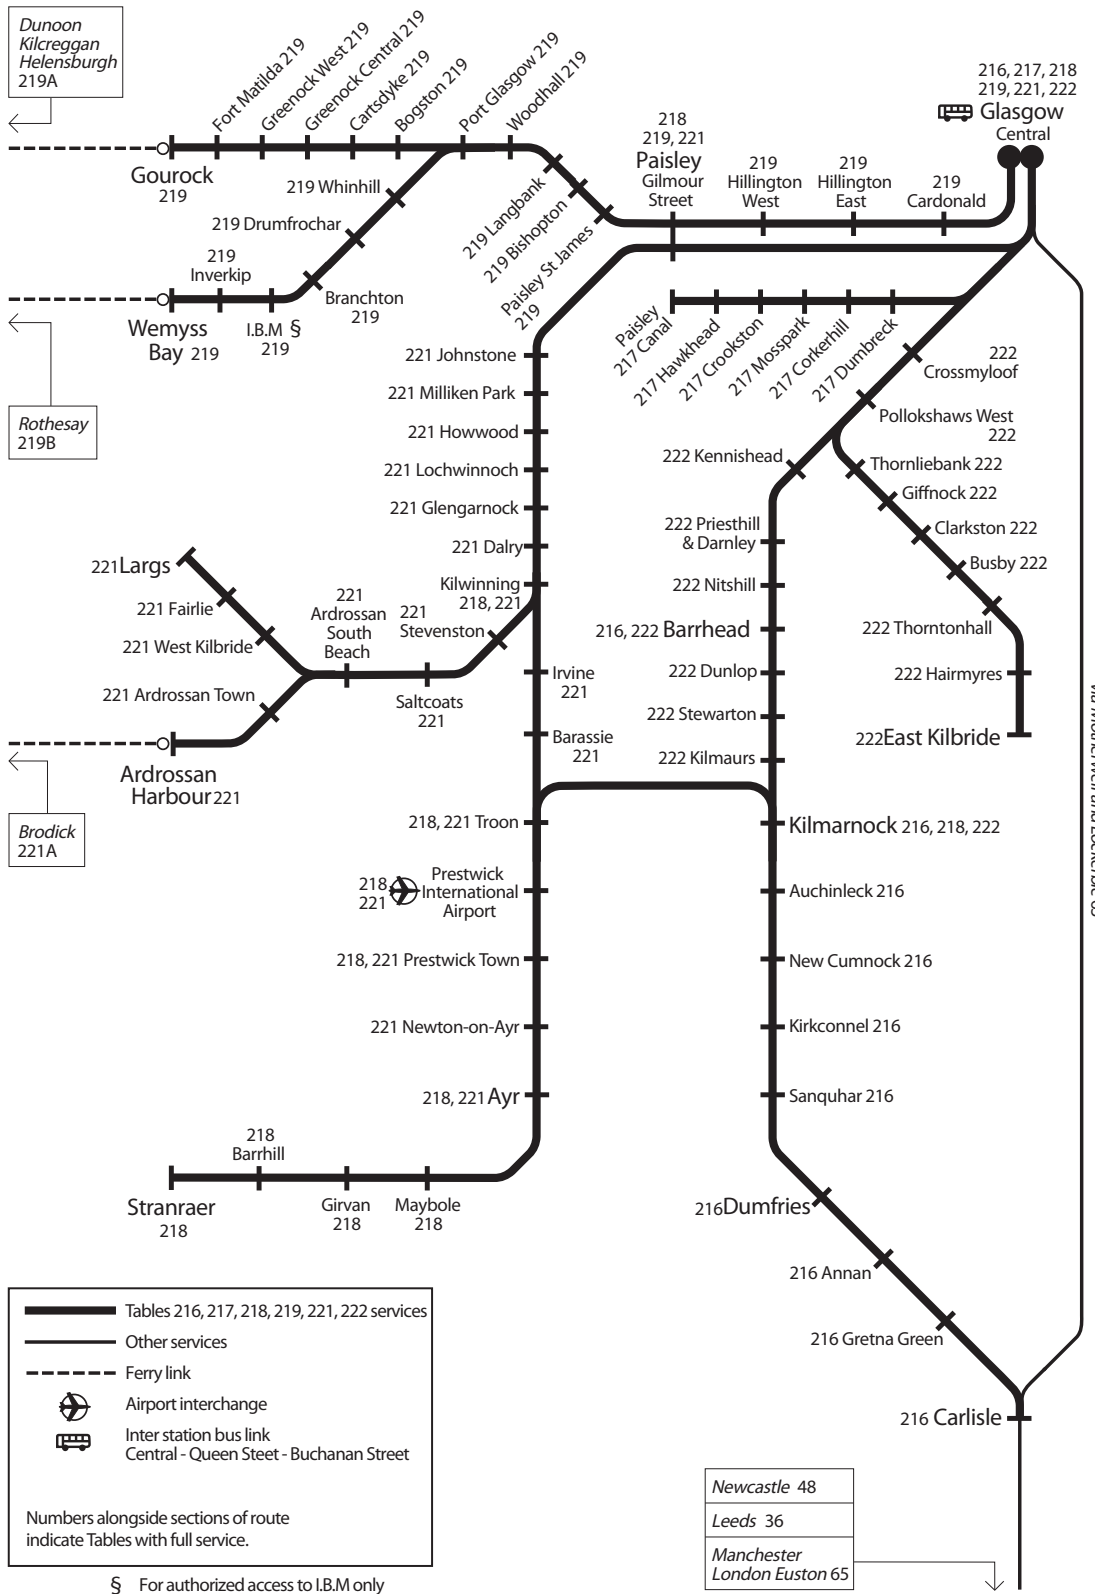

# Network Diagram for Tables 216, 217, 218, 219, 221, 222

**TOCs operating on this network - ScotRail (SR), First TransPennine Express (TP)**

©2012 Network Rail  
Dec 2012 edition  
All rights reserved