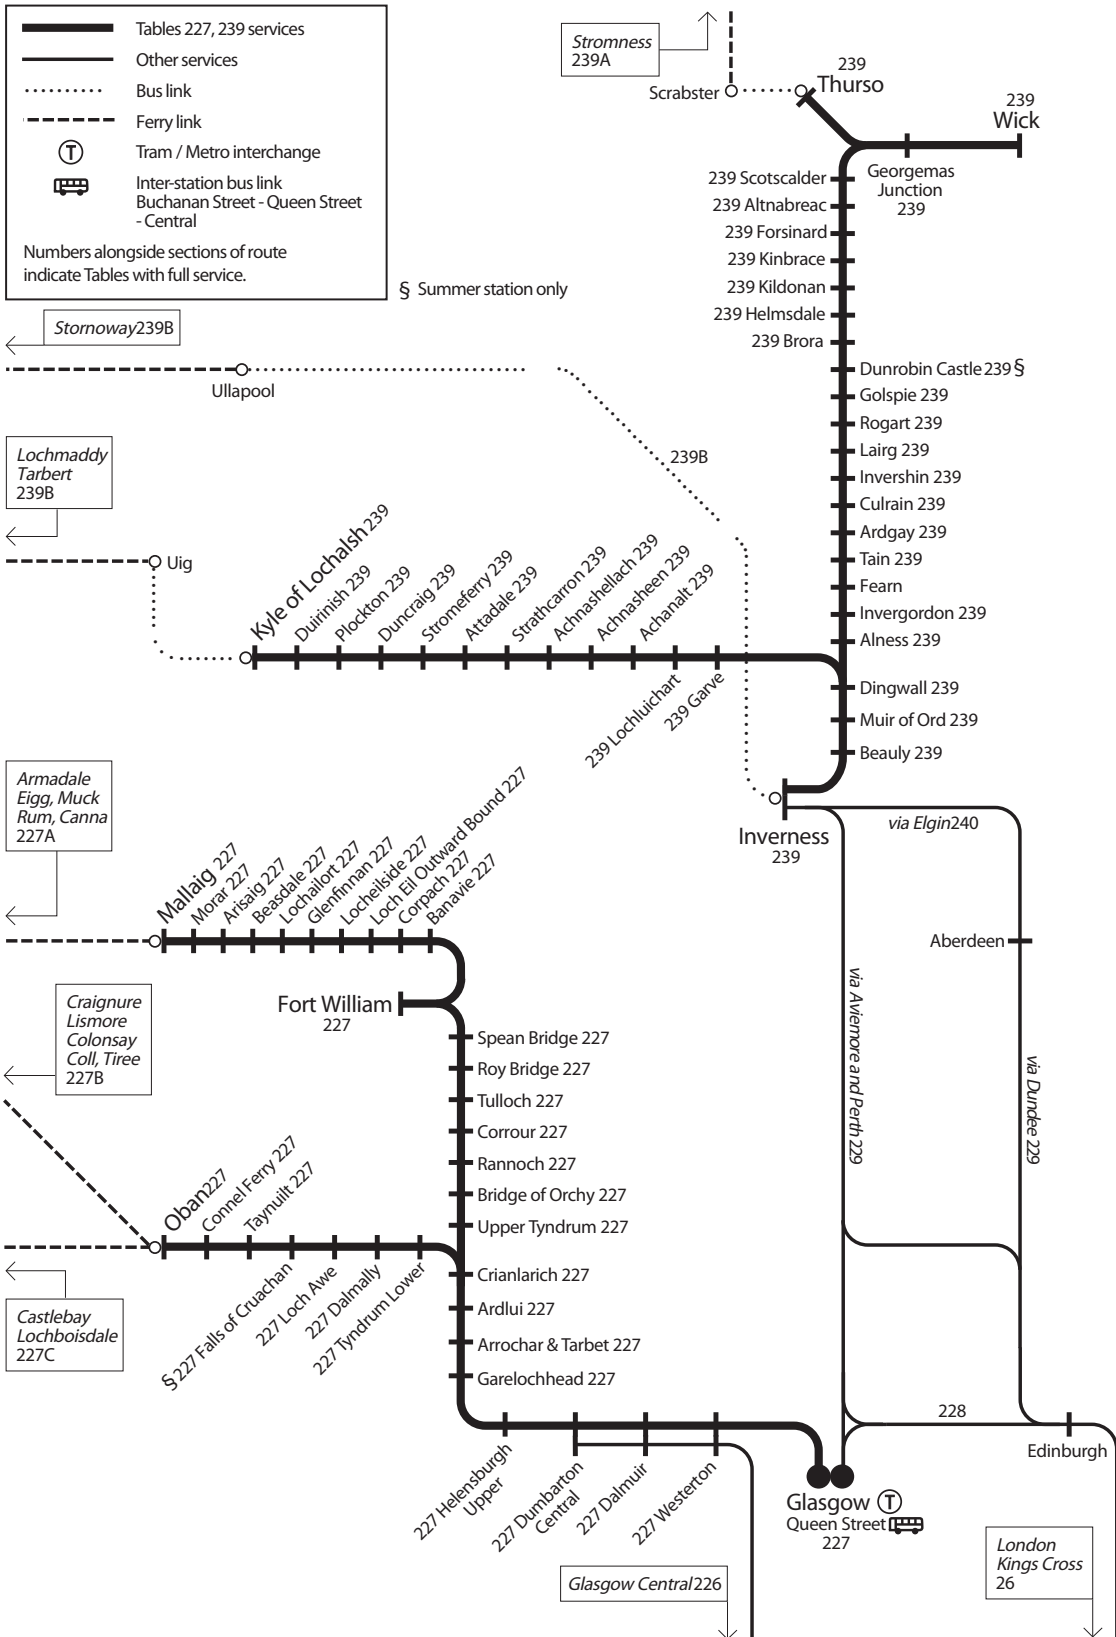

# Network Diagram for Tables 227, 239

TOCs operating on this network - ScotRail (SR)

©2012 Network Rail  
Dec 2012 edition  
All rights reserved