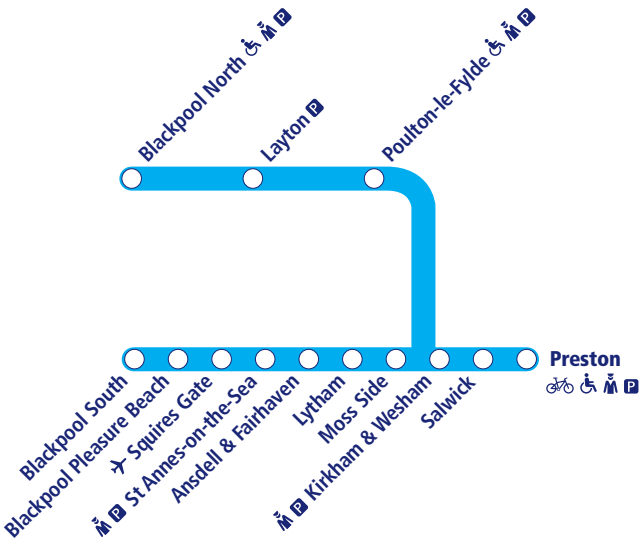

13

Train times

11 December 2011 – 13 May 2012

Preston
to
Blackpool

- Parking available
- Staff in attendance
- Bicycle store facility
- Disabled assistance available
- Airport link