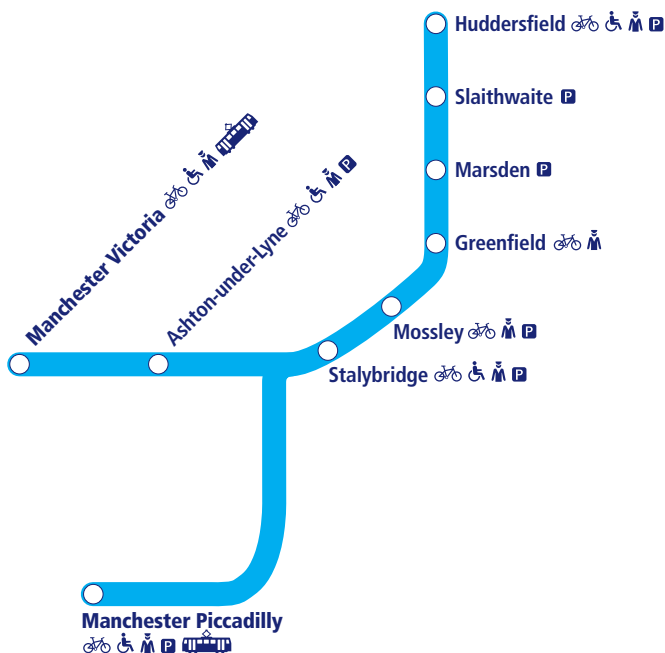

This timetable shows the complete train service between Huddersfield and Manchester.

Through trains and connections

At the side of the station name **a** means arrival time and **d** means departure time. If the train times are in **bold type** you won't have to change trains.