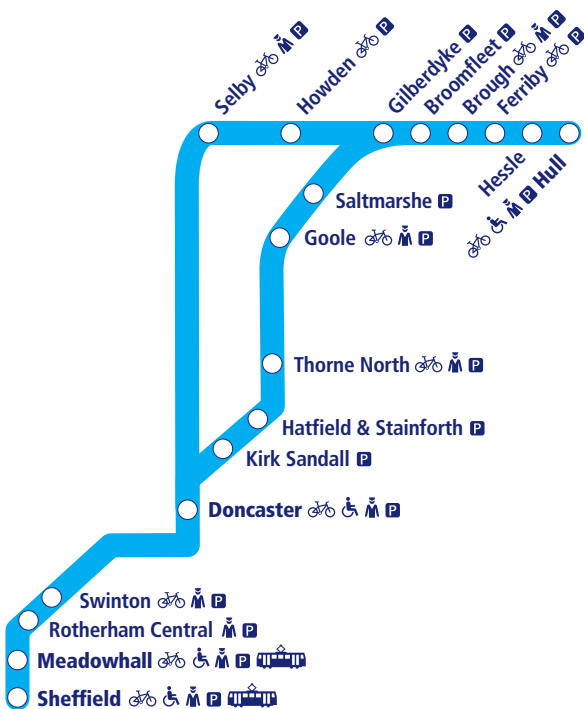

30

Train times

11 December 2011 – 13 May 2012

- Parking available 
- Staff in attendance 
- Bicycle store facility 
- Supertram Interchange stations 
- Disabled assistance available 

Hull to Doncaster and Sheffield

This timetable shows a summary of train services between Hull and Doncaster/Sheffield. Other trains also run between Goole and Doncaster, Doncaster and Sheffield, and Meadowhall and Sheffield.

Full details of services in South Yorkshire can be found in Travel South Yorkshire timetables.

Through trains and connections

At the side of the station name **a** means arrival time and **d** means departure time. If the train times are in **bold type** you won't have to change trains.

If your arrival time is shown in light type, change at the previous station whose time is printed in bold type unless a footnote gives other instructions.