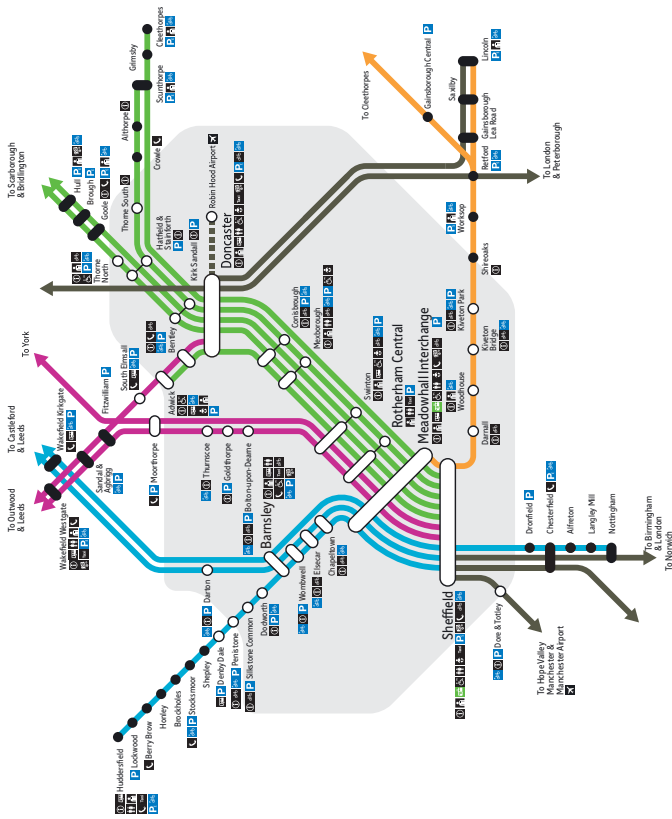

Key

- Operable
- 15m+ Noise
- 10m+ Noise
- 5m+ Noise
- 3m+ Noise
- 15m+ (overcoming height and appropriate noise levels) noise in rural or forest locations
- Other Stations
- Information/Advice Point
- Bus Interchange Available
- Train Interchange Available
- Taxis
- Accessible Buses
- Entry Charge to Sites
- Staff Offices
- Reception
- Carpark
- Ticket Bank
- First-Come-First-Served
- First-Come-First-Served
- Cycle Routes in Area
- National Cycle Route within 200metres