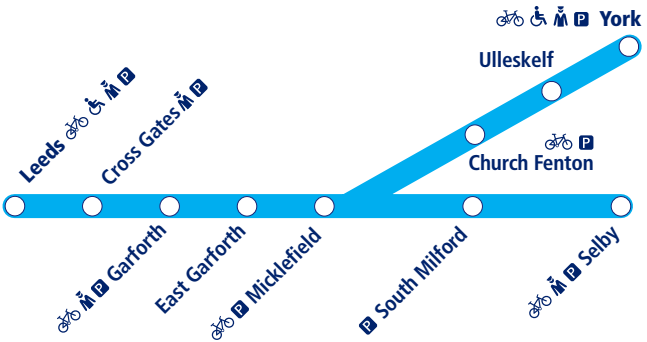

# Train times

11 December 2011 – 13 May 2012

York and Selby  
to Leeds  
local stopping  
services

- Parking available 
- Staff in attendance 
- Bicycle store facility 
- Disabled assistance available 

This timetable shows a summary of local stopping services between York and Leeds and stopping services between Selby and Leeds. Trains that run non-stop are not included.

## Through trains and connections

At the side of the station name **a** means arrival time and **d** means departure time. If the train times are in **bold type** you won't have to change trains.

If your arrival time is shown in light type, change at the previous station whose time is printed in bold type unless a footnote gives other instructions.