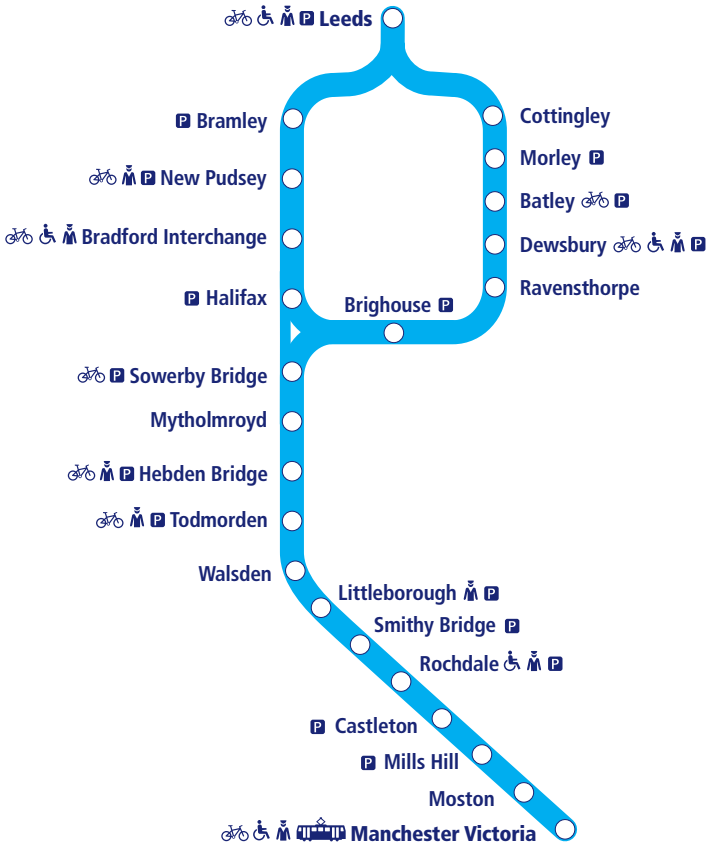

Train times

11 December 2011 – 13 May 2012

Leeds to
Manchester Victoria
via
Bradford Interchange/
Dewsbury

- Parking available
- Staff in attendance
- Bicycle store facility
- Metrolink Interchange stations
- Disabled assistance available

This timetable shows a summary of our train services between Leeds and Manchester Victoria. Other trains also run between Leeds and Hebden Bridge and between Manchester and Rochdale. Trains between York/Leeds and Blackpool are shown in Timetable 8.

Through trains and connections

At the side of the station name **a** means arrival time and **d** means departure time. If the train times are in **bold type** you won't have to change trains.

If your arrival time is shown in light type, change at the previous station whose time is printed in bold type unless a footnote gives other instructions.