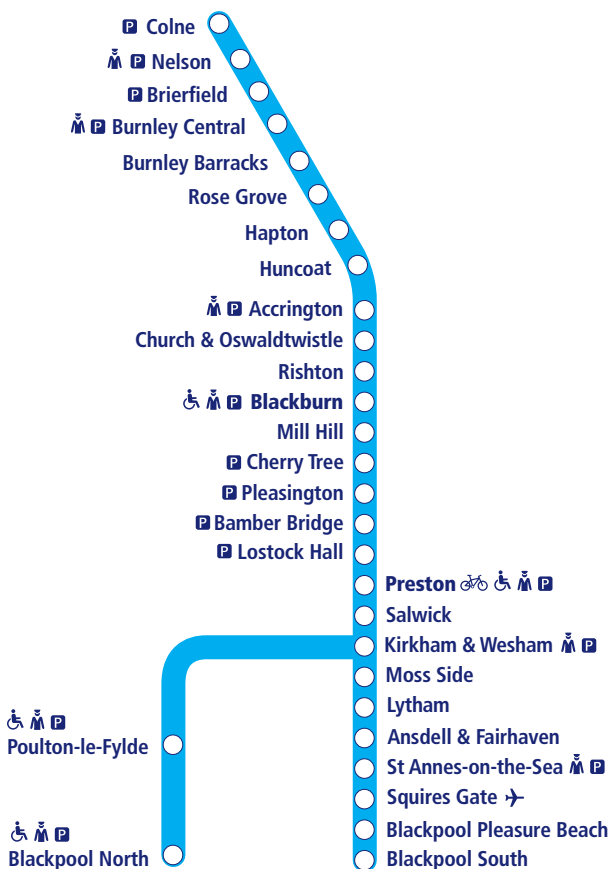

Colne to Preston and Blackpool South

This timetable shows all train services between Colne and Preston/Blackpool. Trains between York/Leeds and Blackpool North are shown in Timetable 8. For trains between Clitheroe, Blackburn and Manchester Victoria see Timetable 12. The complete service between Blackpool and Preston is shown in Timetable 13.

Through trains and connections

At the side of the station name **a** means arrival time and **d** means departure time. If the train times are in **bold type** you won't have to change trains.

If your arrival time is shown in light type, change at the previous station whose time is printed in bold type unless a footnote gives other instructions.