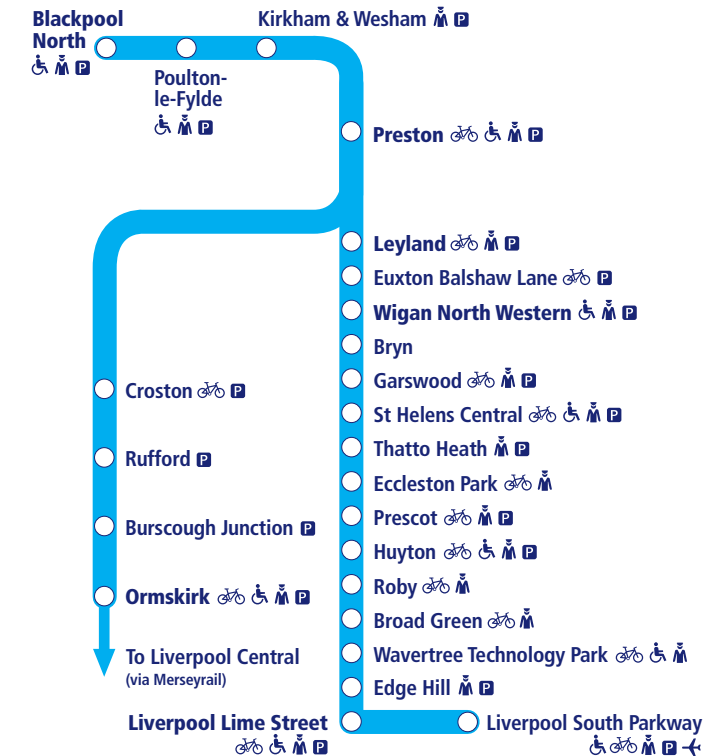

This timetable shows a summary of train services between Blackpool, Preston, Wigan and Liverpool and the complete train service between Preston and Ormskirk. Other trains run between Preston and Wigan.