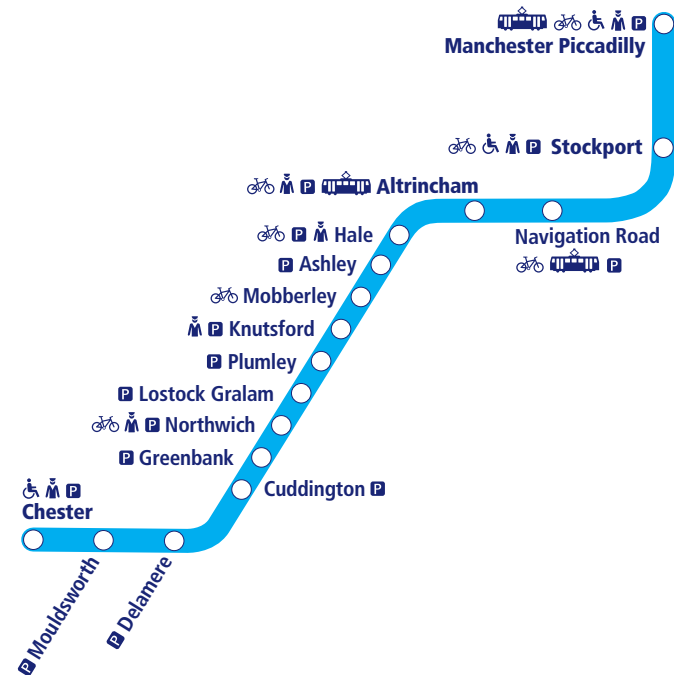

Northern Rail Limited: a joint venture of Serco and Abello
Registered No: 04619954
Registered Office: Serco House, 16 Bartley Wood Business Park,
Bartley Way, Hook, Hampshire RG27 9UY, UK

This timetable shows the complete train service on the Mid Cheshire Line between Manchester and Chester via Altrincham. Other trains run between Chester and Manchester via Warrington, and between Stockport and Manchester.

Through trains and connections

At the side of the station name **a** means arrival time and **d** means departure time. If the train times are in **bold type** you won't have to change trains.

If your arrival time is shown in light type, change at the previous station whose time is printed in bold type unless a footnote gives other instructions.