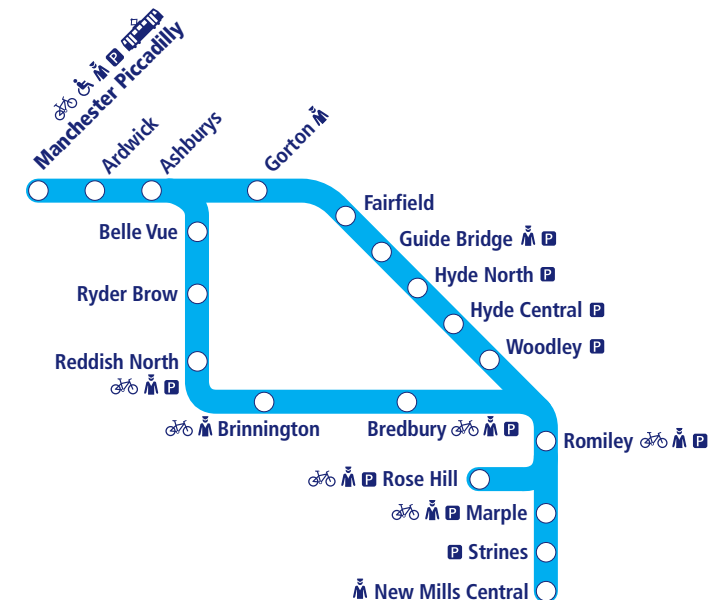

Northern Rail Limited: a joint venture of Serco and Abello
Registered No: 04619954
Registered Office: Serco House, 16 Bartley Wood Business Park,
Bartley Way, Hook, Hampshire RG27 9UY, UK

This timetable shows the complete train service between New Mills Central/Rose Hill and Manchester. For train services to and from the Hope Valley and Sheffield see Timetable 23.

Through trains and connections

At the side of the station name **a** means arrival time and **d** means departure time. If the train times are in **bold type** you won't have to change trains.

If your arrival time is shown in light type, change at the previous station whose time is printed in bold type unless a footnote gives other instructions.