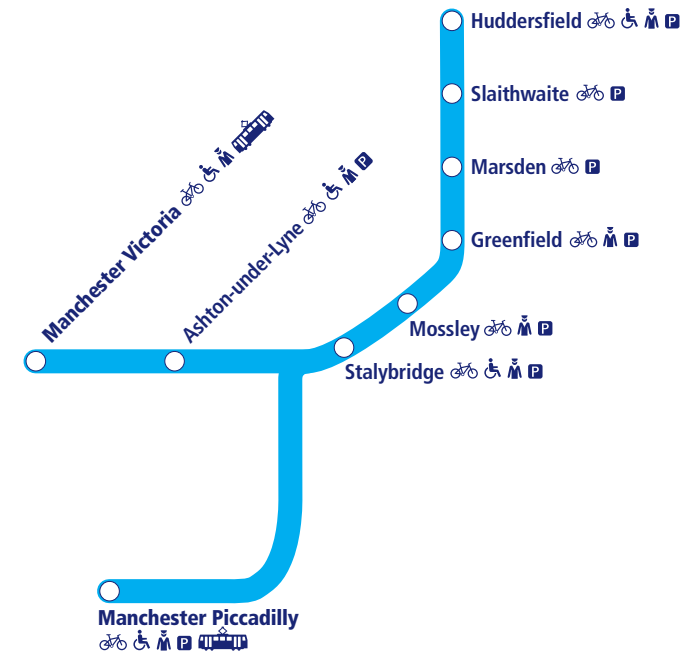

This timetable shows the complete train service between Huddersfield and Manchester.