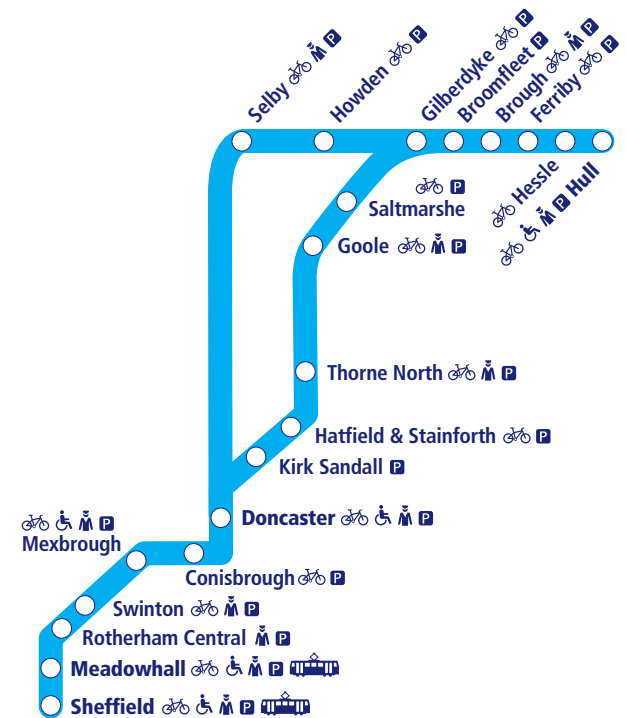

Train times

9 December 2012 – 18 May 2013

Hull to Doncaster and Sheffield

Parking available
Staff in attendance
Bicycle store facility
Supertram Interchange stations
Disabled assistance available

Customer helpline

For comments, enquiries and complaints
telephone **0845 00 00 125**
email **customer.relations@northernrail.org**

Access, disabled information or cycle assistance

freephone **08081 56 16 06**
email **assistance@northernrail.org**
textphone **08456 045 608**

Lost property

telephone **0845 00 00 125**
email **lost.property@northernrail.org**

Fares and service information

National Rail Enquiries
telephone **08457 48 49 50**
textphone **0845 60 50 600**
website **nationalrail.co.uk**

CRIMESTOPPERS 0800 555 111

Call anonymously with information about crime
Northern working in partnership with the charity Crimestoppers

British Transport Police

telephone **0800 40 50 40**

Correspondence

Customer Relations Department
Northern Rail
Freepost (RLSL-ABEC-BGUU)
Leeds LS1 4DY

Northern Rail Limited: a joint venture of Serco and Abello
Registered No: 04619954
Registered Office: Serco House, 16 Bartley Wood Business Park,
Bartley Way, Hook, Hampshire RG27 9UY, UK