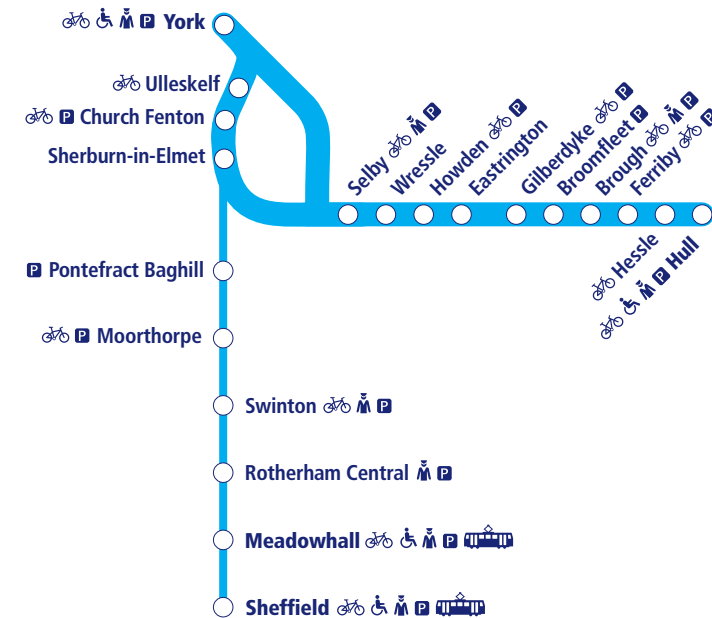

CRIMESTOPPERS 0800 555 111

Call anonymously with information about crime

Northern working in partnership with the charity Crimestoppers

British Transport Police telephone **0800 40 50 40**

Correspondence

Customer Relations Department
Northern Rail
Freepost (RLSL-ABEC-BGUU)
Leeds LS1 4DY

Northern Rail Limited: a joint venture of Serco and Abello
Registered No: 04619954
Registered Office: Serco House, 16 Bartley Wood Business Park,
Bartley Way, Hook, Hampshire RG27 9UY, UK

This timetable shows a summary of train services between York and Hull. Other trains also run between Selby and Hull.

The local train service between York and Sheffield via Pontefract is shown in a separate table within this leaflet. Other trains also run between York and Sheffield, via Leeds or Doncaster.

Full details of services in South Yorkshire can be found in Travel South Yorkshire timetables.

Through trains and connections

At the side of the station name **a** means arrival time and **d** means departure time. If the train times are in **bold type** you won't have to change trains.

If your arrival time is shown in light type, change at the previous station whose time is printed in bold type unless a footnote gives other instructions.