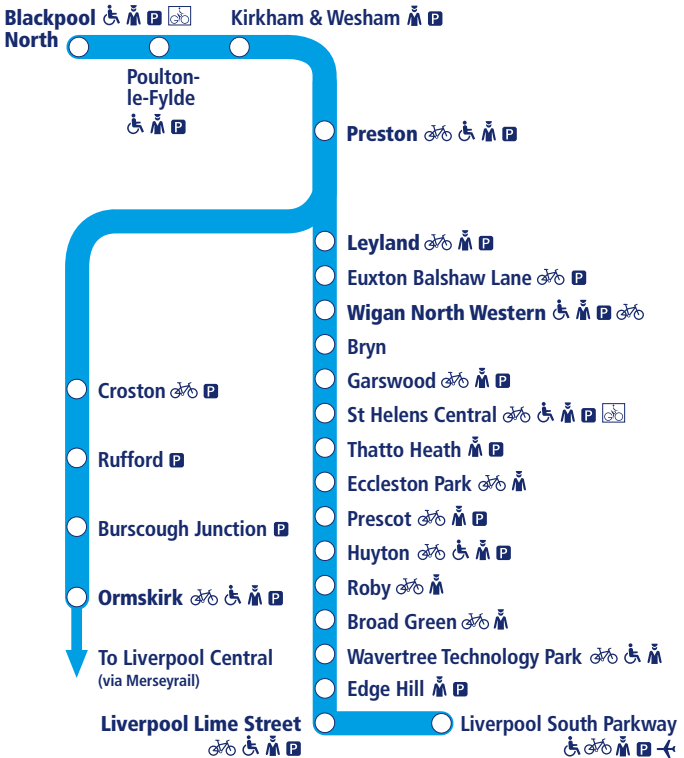

10

Train times

13 December 2015 – 14 May 2016

- Parking available 
- Staff in attendance 
- Bicycle store facility 
- Bike & Go 
- Airport Link 
- Disabled assistance available 

Liverpool to Wigan and Blackpool North

This timetable shows a summary of train services between Blackpool, Preston, Wigan and Liverpool and the complete train service between Preston and Ormskirk. Other trains run between Preston and Wigan.

How to read this timetable

Look down the left hand column for your departure station. Read across until you find a suitable departure time. Read down the column to find the arrival time at your destination. Through services are shown in **bold** type (this means you won't have to change trains). Connecting services are shown in light type. If you travel on a connecting service, change at the next station shown in bold or if you arrive on a connecting service, change at the last station shown in bold, unless a footnote advises otherwise.