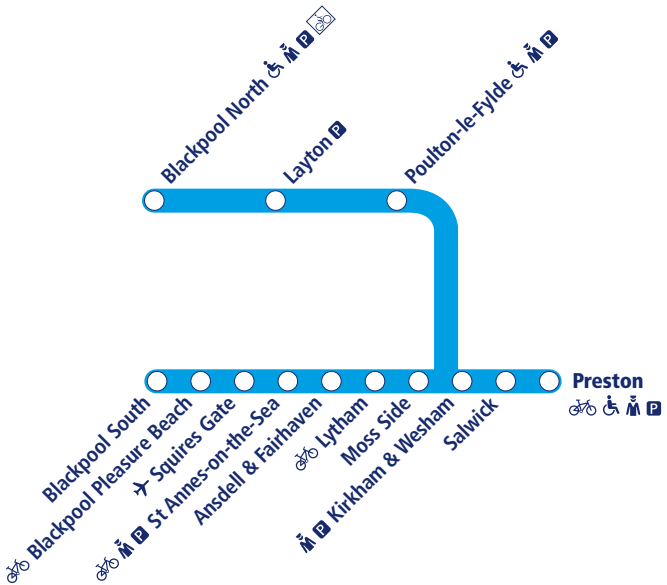

13

Train times

13 December 2015 – 14 May 2016

Preston
to
Blackpool

- Parking available
- Staff in attendance
- Bicycle store facility
- Bike & Go
- Disabled assistance available
- Airport link