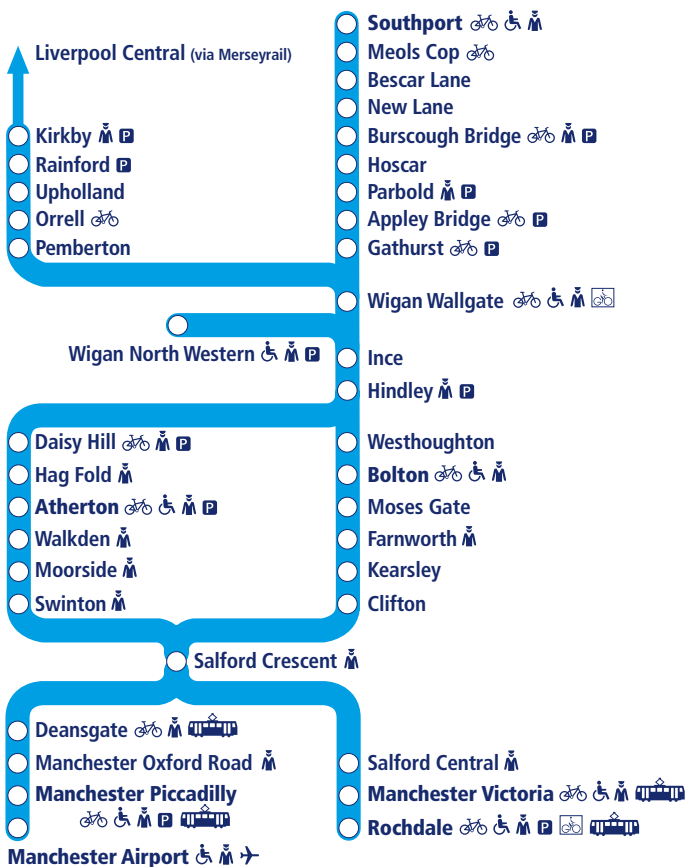

Train times

13 December 2015 – 14 May 2016

- Parking available
- Staff in attendance
- Bicycle store facility
- Bike & Go
- Metrolink Interchange stations
- Disabled assistance available
- Airport link

Manchester and Manchester Airport to Southport and Kirkby

This timetable is a summary of train services between Southport/Kirkby and Manchester/Manchester Airport. Other services run between Bolton and Manchester (Timetable 11), and Manchester Piccadilly and Manchester Airport.

How to read this timetable

Look down the left hand column for your departure station. Read across until you find a suitable departure time. Read down the column to find the arrival time at your destination. Through services are shown in **bold** type (this means you won't have to change trains). Connecting services are shown in light type. If you travel on a connecting service, change at the next station shown in bold or if you arrive on a connecting service, change at the last station shown in bold, unless a footnote advises otherwise.