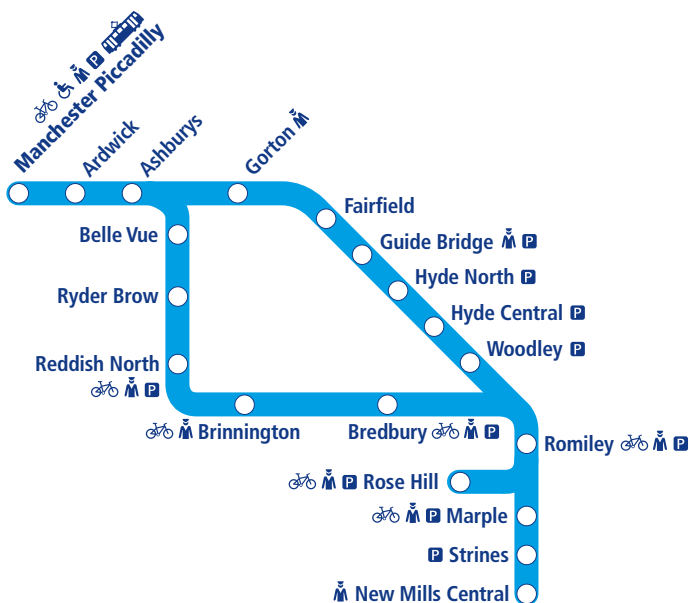

This timetable shows the complete train service between New Mills Central/Rose Hill and Manchester. For train services to and from the Hope Valley and Sheffield see Timetable 23.

How to read this timetable