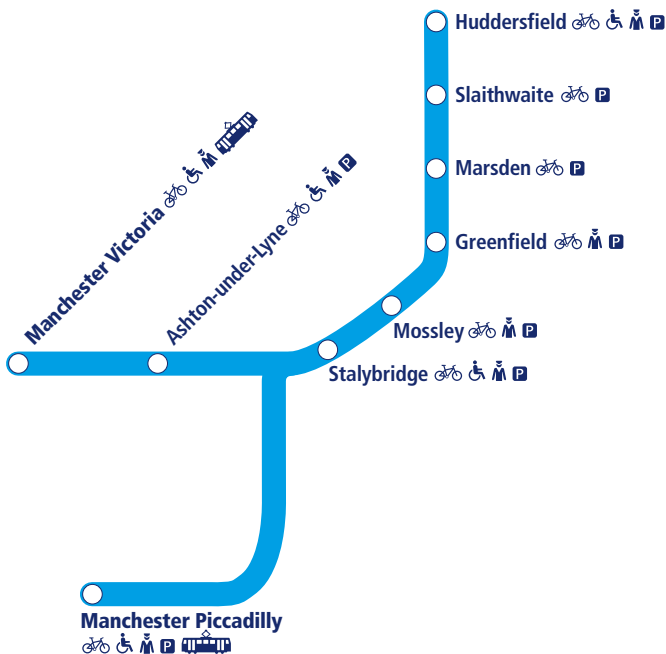

This timetable shows the complete train service between Huddersfield and Manchester.

How to read this timetable

Look down the left hand column for your departure station. Read across until you find a suitable departure time. Read down the column to find the arrival time at your destination. Through services are shown in **bold** type (this means you won't have to change trains). Connecting services are shown in light type. If you travel on a connecting service, change at the next station shown in bold or if you arrive on a connecting service, change at the last station shown in bold, unless a footnote advises otherwise.