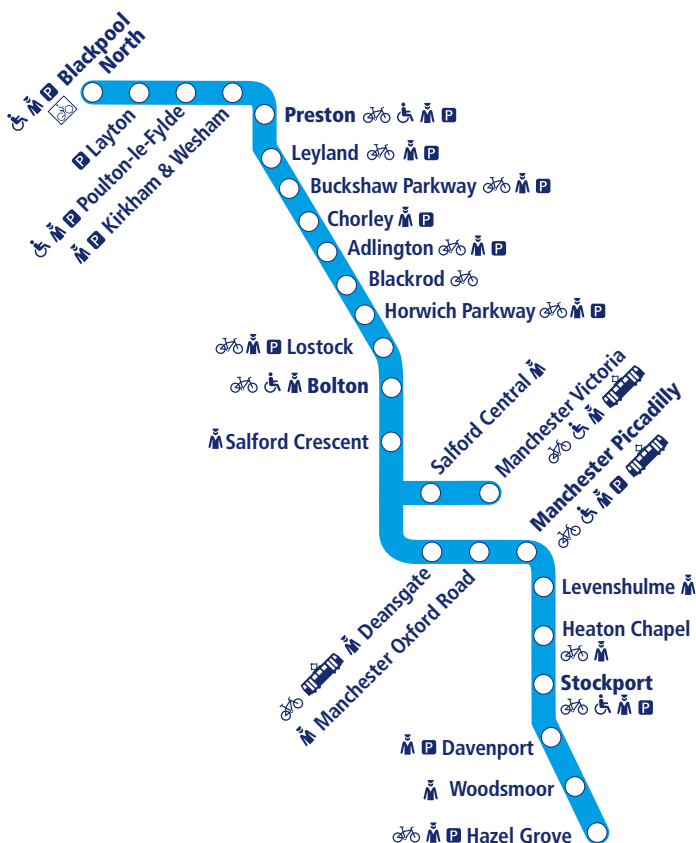

Blackpool North to  
 Manchester Victoria.  
 Preston to  
 Hazel Grove

This timetable is a summary of our services between Blackpool and Manchester Victoria and between Preston and Hazel Grove including the complete service to and from Leyland, Adlington, Blackrod and Lostock.

Other trains also run between Manchester and Stockport, Manchester and Bolton (see timetable 11), Bolton and Preston, and Preston and Blackpool.

For the complete service between Manchester and Preston/Blackpool see First TransPennine Express publicity.